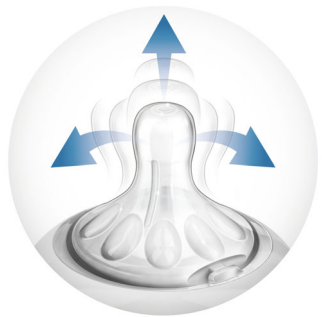

### Natural latch on

The wide breast shaped teat promotes natural latch on similar to the breast, making it easy for your baby to combine breast and bottle feeding.

### Unique comfort petals

Petals inside the teat increase softness and flexibility without teat collapse. Your baby will enjoy a more comfortable and contented feed.