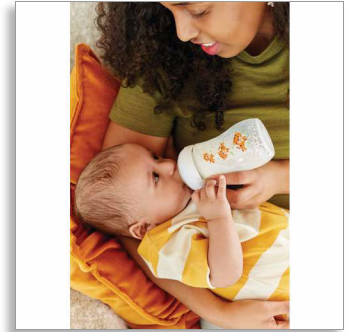

Philips Avent
Natural baby bottle

1 Bottle

9oz/260ml
Slow flow teat
Natural teat shape