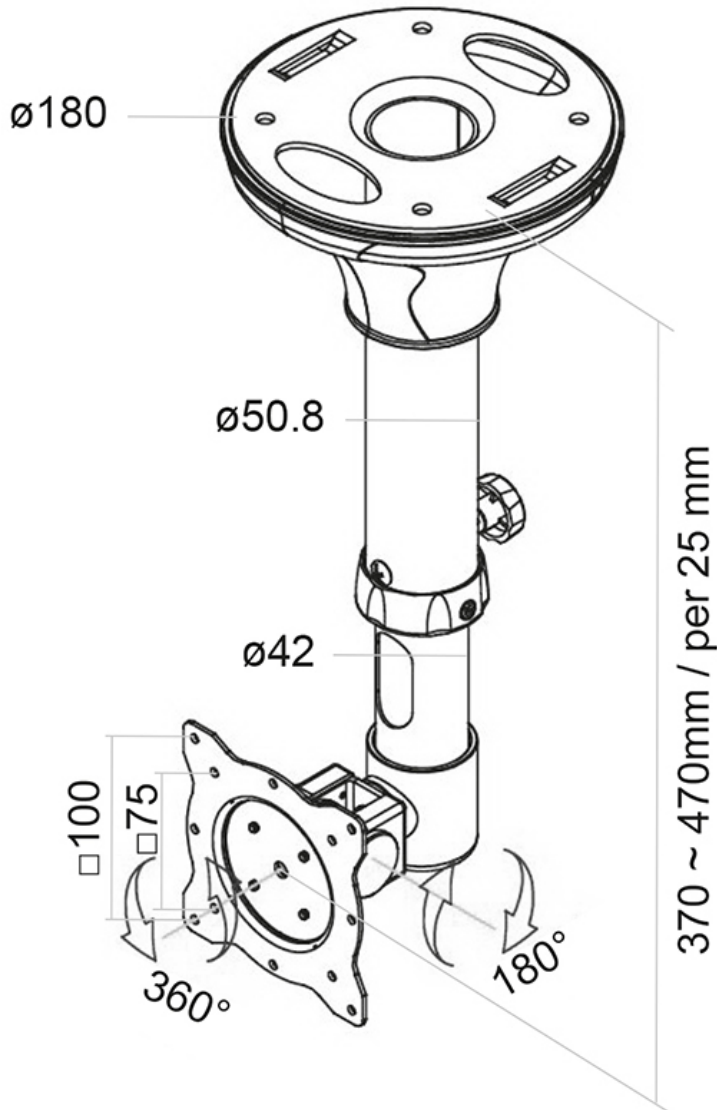

### Neomounts FPMA-C025SILVER Monitor/TV mount ceiling 1 screen - 10-30" - max 12 kg - VESA 75x75-100x100 - h 37-47 cm - tiltable - silver

The Neomounts ceiling mount, model FPMA-C025SILVER is a tilt- and rotatable ceiling mount for flat screens up to 30" (76 cm). This mount is a great choice for space saving placement or when wall mounting and floor placement is not an option.

Neomounts versatile tilt (180°) and rotate (360°) technology allows the mount to change to any viewing angle to fully benefit from the capabilities of the flat screen. The support is easily height adjustable from 37 to 47 centimetres. An innovative cable management conceals and routes cables from ceiling to TV. Hide your cables in the column to keep it nice and tidy.

Neomounts FPMA-C025SILVER has one pivot point and is suitable for screens up to 30" (76 cm). The weight capacity of this product is 12 kg. The ceiling mount is suitable for screens that meet VESA hole pattern 75x75 or 100x100mm. Different hole patterns can be covered using Neomounts VESA adapter plates.

All installation material is included with the product.

FPMA-C025SILVER

NEOMOUNTS FPMA-C025SILVER MONITOR/TV  
MOUNT CEILING 10-30" - H 37-47 CM - TILTABLE

Neomounts

Measuring unit: mm