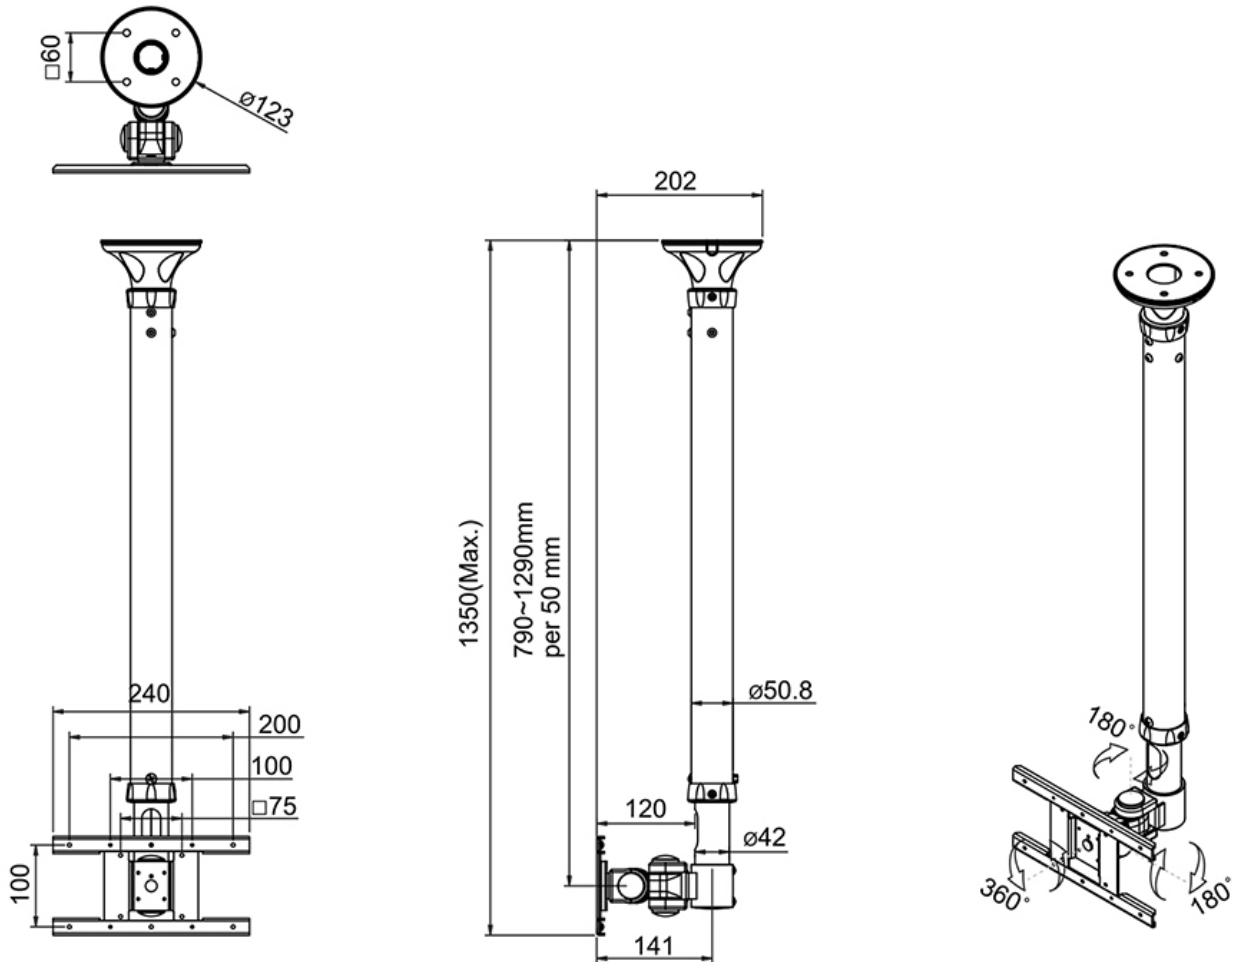

NEOMOUNTS FPMA-C100SILVER MONITOR/TV MOUNT CEILING 10-30" - H 79-129 CM

Neomounts

Neomounts

Neomounts FPMA-C100SILVER Monitor/TV mount ceiling 1 screen - 10-30" - max 12 kg - VESA 75x75-200x100 - h 79-129 cm - silver

Neomounts versatile tilt (180°), rotate (360°) and swivel (180°) technology allows the mount to change to any viewing angle to fully benefit from the capabilities of the flat screen. The support is easily height adjustable from 79 to 129 centimetres. An innovative cable management conceals and routes cables from ceiling to TV. Hide your cables in the column to keep it nice and tidy.

Neomounts FPMA-C100SILVER has two pivot points and is suitable for screens up to 30" (76 cm). The weight capacity of this product is 12 kg. The ceiling mount is suitable for screens that meet VESA hole pattern 75x75 or 100x100mm. Different hole patterns can be covered using Neomounts VESA adapter plates.

All installation material is included with the product.

FPMA-C100SILVER

NEOMOUNTS FPMA-C100SILVER MONITOR/TV MOUNT CEILING 10-30" - H 79-129 CM

Neomounts

Measuring unit: mm