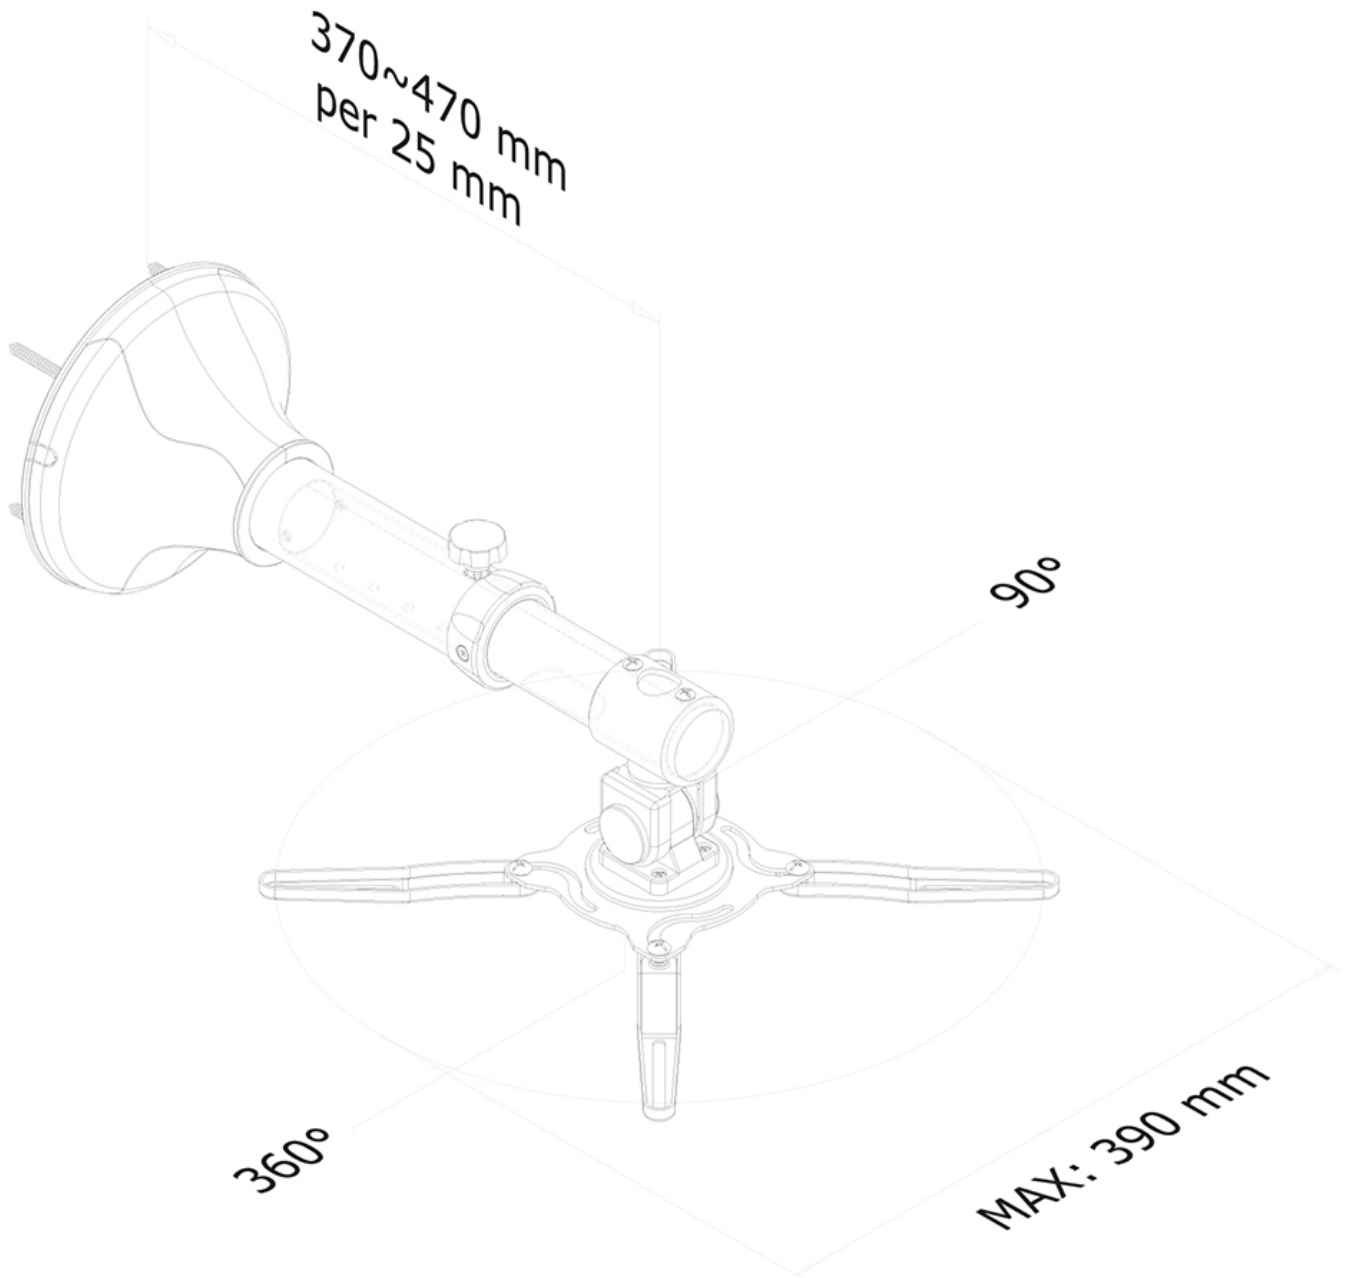

BEAMER-W050SILVER

NEOMOUNTS BEAMER-W050SILVER BEAMER WALL MOUNT - D 37-47 CM - FULL MOTION

SPECIFICATIONS

GENERAL

Min. weight	0
Max. weight	12
Distance to wall	37-47 cm

FUNCTIE

Type	Tilt Swivel Full motion
Height adjustment	5 cm
Width adjustment	39 cm
Depth adjustment	37-47 cm
Tilt (degrees)	90°
Swivel (degrees)	360°
Adjustment type	None

INFORMATION

Color	Silver
Main material	Steel
Warranty	5 year

*Please note: The inch sizes stated are just an indication, combined with the weight and VESA sizes. The maximum weight and VESA size are absolute restrictions for the products and should not be exceeded.

Neomounts

Neomounts

Neomounts BEAMER-W050SILVER Beamer wall mount - max 12 kg - d 37-47 cm - full motion - silver

The Neomounts projector wall mount, model BEAMER-W050SILVER is a universal tilt-, swivel and/or rotatable wall mount for projectors up to 12 kilograms. This mount is a great choice for an optimal viewing experience. This versatile, ready to install mount, offers the convenience of installation to the wall without the need of additional accessories.

Neomounts versatile tilt (90°), rotate and/or swivel (360°) technology allows the mount to change to any viewing angle to fully benefit from the capabilities of the projector. The mount is depth adjustable from 37 to 47 centimetres. An innovative cable management conceals and routes cables from wall to projector. Hide your cables to keep the installation nice and tidy.

Neomounts BEAMER-W050SILVER has two pivot points and is suitable for most projectors. The weight capacity of this product is 12 kilograms. This universal wall mount is easy to install and suitable for projectors using the mounting holes on the bottom side of the projector. The legs included with this mount, cover most projector hole patterns.

Projector mounts are ideal for use in offices, schools, hospitals or at home.

All installation material is included with the product.

BEAMER-W050SILVER

NEOMOUNTS BEAMER-W050SILVER BEAMER
WALL MOUNT - D 37-47 CM - FULL MOTION

Neomounts