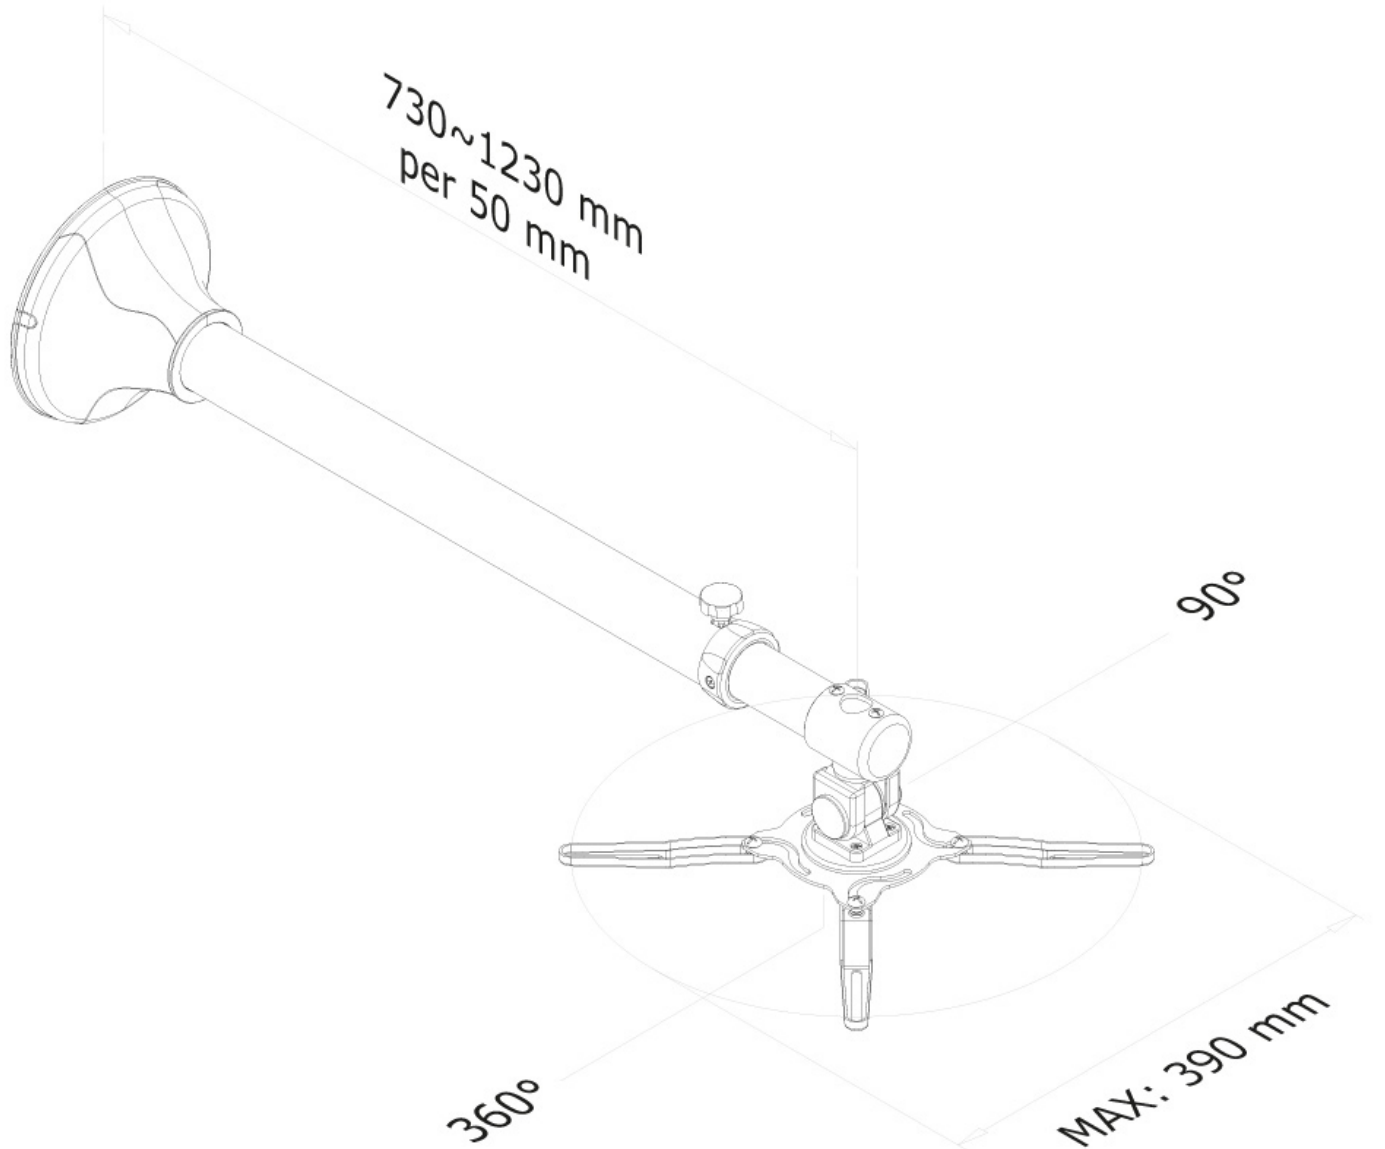

BEAMER-W100SILVER NEOMOUNTS PROJECTOR WALL MOUNT

Neomounts