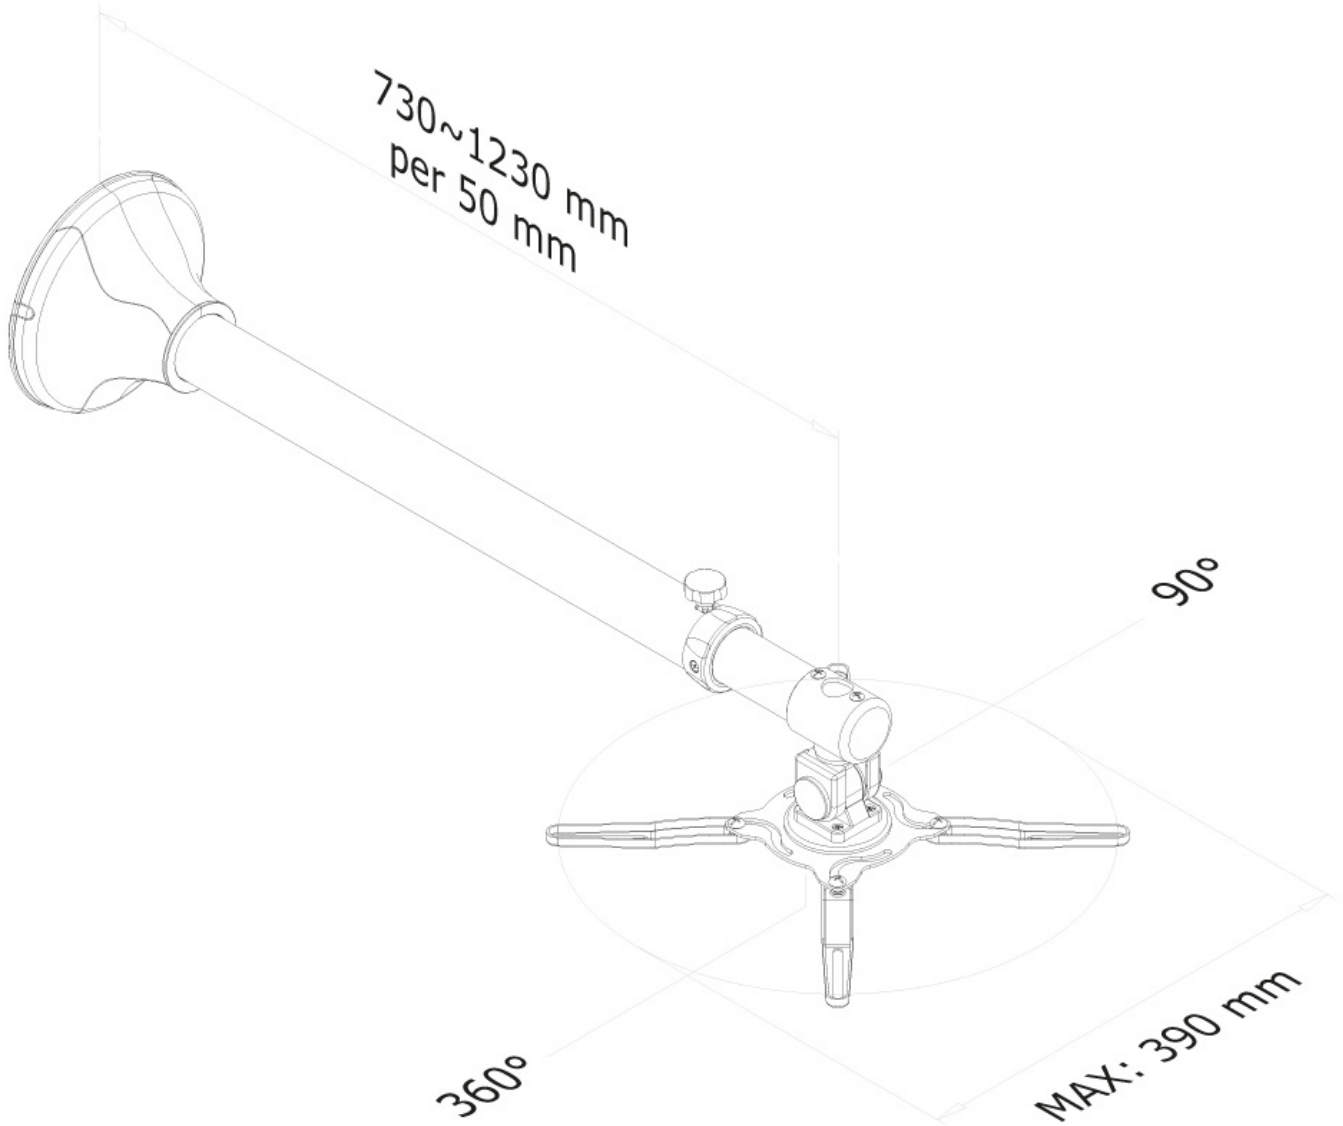

BEAMER-W100SILVER

NEOMOUNTS BEAMER-W100SILVER BEAMER WALL MOUNT - D 73-123 CM - FULL MOTION

SPECIFICATIONS

GENERAL

Min. weight	0
Max. weight	12
Distance to wall	73-123 cm

FUNCTIE

Type	Tilt Swivel Full motion
Tilt (degrees)	90°
Swivel (degrees)	360°
Adjustment type	None

INFORMATION

Color	Silver
Main material	Steel
Warranty	5 year

*Please note: The inch sizes stated are just an indication, combined with the weight and VESA sizes. The maximum weight and VESA size are absolute restrictions for the products and should not be exceeded.

Neomounts

Neomounts

Neomounts BEAMER-W100SILVER Beamer wall mount - max 12 kg - d 73-123 cm - full motion - silver

The Neomounts projector wall mount, model BEAMER-W100SILVER is a universal tilt-, swivel and/or rotatable wall mount for projectors up to 12 kilograms. This mount is a great choice for an optimal viewing experience. This versatile, ready to install mount, offers the convenience of installation to the wall without the need of additional accessories.

Neomounts versatile tilt (90°), rotate and/or swivel (360°) technology allows the mount to change to any viewing angle to fully benefit from the capabilities of the projector. The mount is depth adjustable from 73 to 123 centimetres. An innovative cable management conceals and routes cables from wall to projector. Hide your cables to keep the installation nice and tidy.

Neomounts BEAMER-W100SILVER has two pivot points and is suitable for most projectors. The weight capacity of this product is 12 kilograms. This universal wall mount is easy to install and suitable for projectors using the mounting holes on the bottom side of the projector. The legs included with this mount, cover most projector hole patterns.

Projector mounts are ideal for use in offices, schools, hospitals or at home.

All installation material is included with the product.

BEAMER-W100SILVER

NEOMOUNTS BEAMER-W100SILVER BEAMER
WALL MOUNT - D 73-123 CM - FULL MOTION

Neomounts