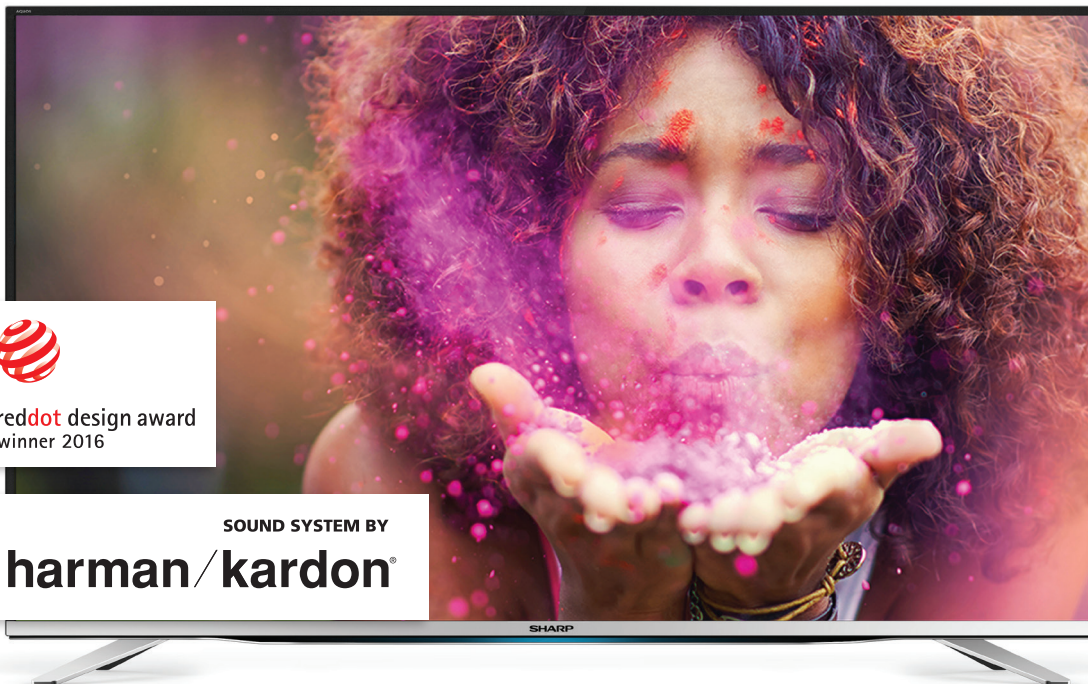

SHARP

LC-40CFG6452E

Sharp believe that seeing is believing /**This is Why** our latest LED TVs feature innovative technologies for the most vibrant, colourful picture yet.

reddot design award
winner 2016

SOUND SYSTEM BY

harman/kardon®

NETFLIX

HD
TV
1080p

Active motion
400

SMART TV
AQUOS
NET TV

Wi Fi
CERTIFIED

Wireless
Connection

USB REC

CI+

PC VGA

dts
TruSurround

DOLBY
AUDIO

The LC-40CFG6452E is an Full HD Smart D-LED TV with exceptional picture quality.

Whether using the integrated Smart TV functions or connecting to your smart device, it's simple and fun. With 3 HDMI ports, you can connect to your Satellite box, games console, Blu-Ray player or any other HDMI equipped device. Its USB port allows you to enjoy your music, movies or photos from a USB memory key.