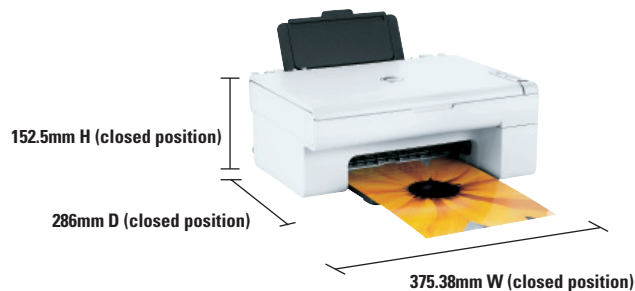

Features	Description
Printer Type	All-In-One Inkjet
Functions Supported	Print, copy and scan
Print Speed	Up to 13 A4 pages per minute (ppm) black and 13 A4 ppm colour
Print Resolution	Up to 4800 dpi maximum
Borderless Printing	Up to A4
Scanner Type	Flatbed CIS
Scanner Resolution and Depth	Optical resolution max. 600x1200 dpi, 48-bit colour depth. Max resolution 19,200 dpi (enhanced)
Flatbed Scan Area	216 x 297mm
Operating Panel	Three buttons – icons only (Power, Scan, Copy)
Media Types Supported	Plain paper, Coated paper, Photo/Glossy, Card Stock, Labels, Banner, Envelope, Transparency, Iron-On Transfer
Media Sizes Supported	A4, B5, A5, A6, Letter, legal, executive, statement, 4" x 6", 10 x 15cm postcard (4" x 6" – 102 x 152mm), Index card (3.5" x 5", 88.9 x 127mm), Hagaki card (100 x 148mm), L, 2L, Banner, Custom (8.5" x 17" – 215.9 x 431.8mm), Envelopes: 6.75, 7.75, 9, 10, DL, C5, C6, B5, A2 Baronial, Custom size, Choikei (3, 4, 40), Kakugata (3, 4, 5, 6).
Input Capacity	100 Sheets
Output Capacity	25 Sheets
Ink Cartridge Type	Dell only, 1 tri-colour ink cartridge (included)
Colour Cartridge Details	Three-colour (cyan/magenta/yellow combines to print black), 3/10 picolitre variable droplet printing system, dye-based ink
Low Ink Warning	Included on printer driver via Dell Ink Management System
Additional Ink	Ink available only through Dell. Purchase online with Dell at www.dell.com/supplies or by telephone
Connectivity	USB 2.0 Full Speed (cable not included)
Supported Operating Systems	Microsoft® Windows® XP, Microsoft Windows XP 64-bit, Microsoft Windows 2000
User Guide	English, French, Italian, German, Spanish, Dutch, Danish, Norwegian, Swedish, Portuguese Brazilian, Greek, Hebrew, Arabic, Czech, Polish, Russian, Japanese, Simplified Chinese & Korean
Drivers	English, French, Italian, German, Spanish, Dutch, Danish, Norwegian, Swedish, Portuguese Brazilian, Greek, Hebrew, Arabic, Czech, Polish, Russian, Japanese, Simplified Chinese & Korean
Power Supply	110V-220V universal power block
Acoustics Sound Pressure	Printing – 42 dBA, Scanning – 34dBA, Copying – 42 dBA, Idle – silent
Certifications	ENERGY STAR®
Dimensions (mm)	When in operating position, 275.78mm (H) x 375.38mm (W) x 460.30mm (D) When closed, 152.50mm (H) x 375.38mm (W) x 286.00mm (D)
Weight	3.63kg
Standard Service	One-year Next-Business-Day Exchange Service¹
Service Options	Upgrades to two- and three-year Next-Business-Day Exchange Service available

V810-1-UK

GET MORE OUT OF NOW.

VISIT WWW.EURO.DELL.COM FOR MORE INFORMATION.