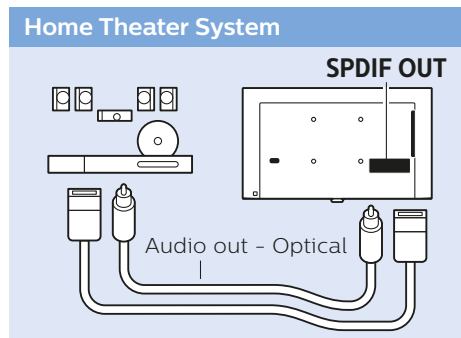

VESA (x, y)

49" 400x200 M6
123cm

55" 400x200 M6
139cm

www.philips.com/connectivityguide/pt

MHL

HDMI 1 ARC / MHL

DVD Player

HDMI ARC