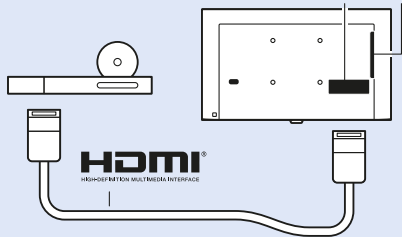

VESA (x, y)

49" 400x200 M6
123cm

55" 400x200 M6
139cm

www.philips.com/connectivityguide/pt

MHL

HDMI 1 ARC / MHL

DVD Player

HDMI ARC