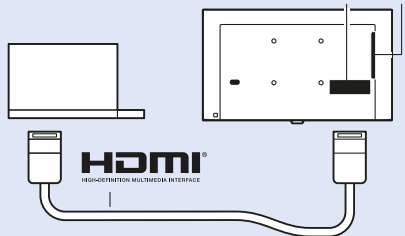

Computer

HDMI ARC