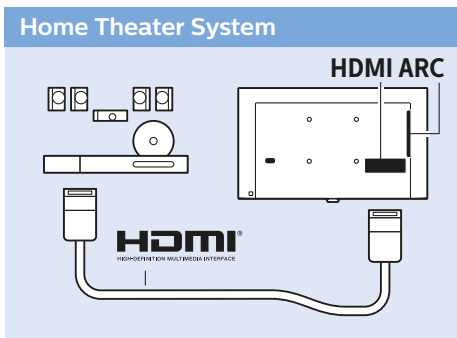

VESA (x, y)

49" 400x200 M6
123cm

55" 400x200 M6
139cm

www.philips.com/connectivityguide/pt

MHL

HDMI 1 ARC / MHL

DVD Player

HDMI ARC