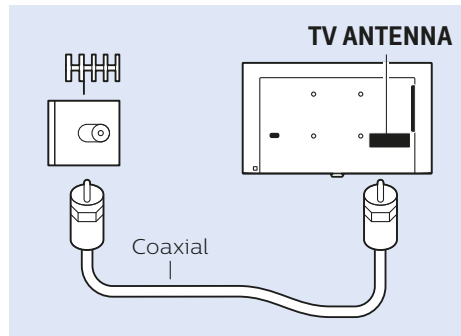

VESA (x, y)

49" 400x200 M6
123cm

55" 400x200 M6
139cm

www.philips.com/connectivityguide/pt

MHL

HDMI 1 ARC / MHL

DVD Player

HDMI ARC