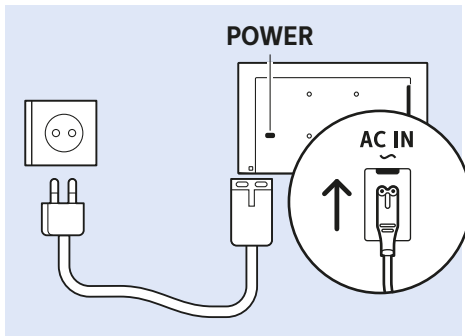

VESA (x, y)

49" 400x200 M6
123cm

55" 400x200 M6
139cm

www.philips.com/connectivityguide/pt

MHL

HDMI 1 ARC / MHL

DVD Player

HDMI ARC