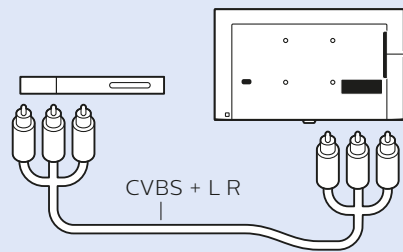

Video Player

CVBS L/R