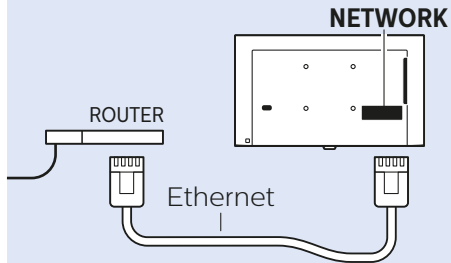

Network - Wired