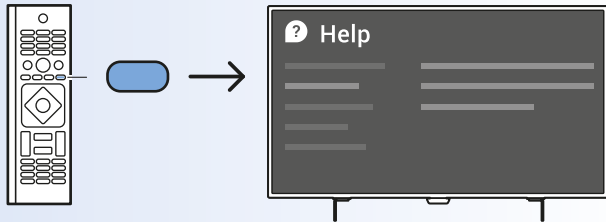

Help
Ajuda

philips.com/support