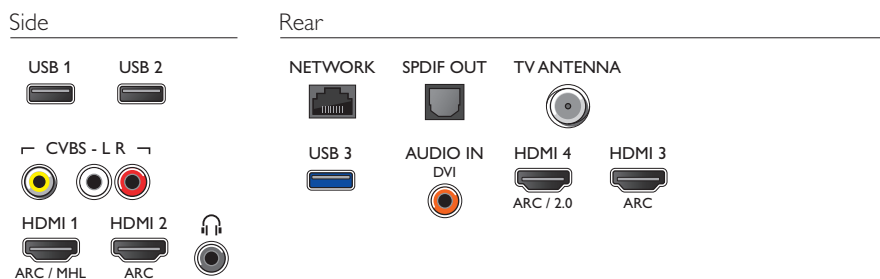

- Video Playback Formats: Containers: AVI, MKV, H264/MPEG-4 AVC, MPEG-1, MPEG-2, MPEG-4, WMV9/VC1, HEVC
- Subtitles Formats Support: .SMI, .SRT, .SSA, .SUB, .TXT, .ASS
- Music Playback Formats: AAC, MP3, WAV, WMA (v2 up to v9.2), WMA-PRO (v9 and v10)
- Picture Playback Formats: JPEG, BMP, GIF, JPS, PNG, PNS, BMS, MPO

Supported Display Resolution

- Video inputs on HDMI1/2/3: 4K Ultra HD 3840x2160p
- Video inputs on HDMI4: up to 4K Ultra HD 3840x2160p
- Computer inputs on HDMI1/2/3: up to 4K UHD 3840x2160 @30Hz
- Computer inputs on HDMI4: up to 4K Ultra HD 3840x2160, @60Hz

Tuner/Reception/Transmission

- Digital TV: SATVD, DTVi
- MPEG Support: MPEG2, MPEG4
- Video Playback: NTSC, PAL
- TV Program guide*: 8 day Electronic Program Guide
- Signal strength indication

Power

- Mains power: AC 110 - 240V 50/60Hz
- Ambient temperature: 5 °C to 35 °C
- Standby power consumption: < 0.8W
- Off mode power consumption: < 0.8 W
- Power Saving Features: Auto switch-off timer, Light sensor, Picture mute (for radio)
- Power consumption: 20 W

Dimensions

- VESA wall mount compatible: 400 x 200 mm
- Product weight: 11.06 kg
- Product weight (+stand): 11.45 kg
- Set dimensions (W x H x D): 1099 x 632 x 79 mm
- Set dimensions with stand (W x H x D):

- 1099 x 698 x 205 mm
- Box dimensions (W x H x D): 1186 x 737 x 133 mm

Accessories

- Included accessories: Remote Control, Table top stand, Power cord, Quick start guide, Legal and safety brochure

Connections

Issue date 2017-07-10

Version: 6.1.1

12 NC: 8670 001 42732
EAN: 87 18863 01082 2

© 2017 Koninklijke Philips N.V.
All Rights reserved.

Specifications are subject to change without notice.
Trademarks are the property of Koninklijke Philips N.V.
or their respective owners.

www.philips.com

* EPG and actual visibility (up to 8 days) is country and operator dependent.
* Android App offerings vary per country. For more details please visit your local Google Play Store.
* (Philips) only compatible with specific Philips player device.
* Google Cast functionality is subject to Google Cast Ready apps and devices. For more details please visit Google Cast product page.
* Philips TV Remote app and related functionalities vary per TV model, operator, and country, as well as smart device model and OS. For more details please visit: www.philips.com/TVRemoteapp.
* Smart TV app offerings vary per TV model and country. For more details please visit: www.philips.com/smarttv.
* USB recording for digital channels only, recordings may be limited by broadcast copy protection (CI+). Country and channel restrictions may apply.