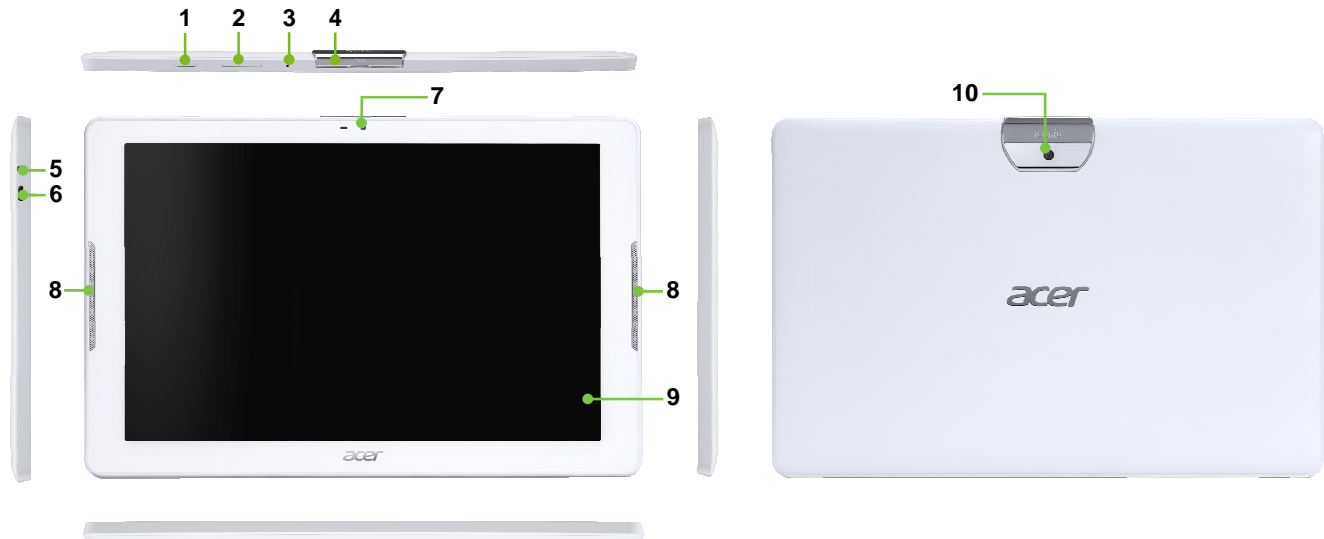

Up to 128GB

Wide viewing angle

Dual Cameras

4GLTE

Internet Connection

Nano SIM

Product views	1. Power button 2. Volume button 3. Microphone 4. Cover for SIM card / microSD™ card slots	5. Audio jack 6. Micro USB port 7. Front camera	8. Speakers 9. Touchscreen 10. Rear camera
Operating system¹	Android™ 6.0 (Marshmallow)		
Dimensions and weight²	Dimensions: 259 (W) x 167.5 (D) x 9.15 (H) mm (10.2 x 6.59 x 0.36 inches) Weight: 0.54 kg (1.19 lbs.) with 2-cell battery pack		
Color options	White		
CPU and chipset¹	MTK MT8735 quad-core Cortex A53 1.3 GHz processor		
Memory^{1, 3, 4, 5}	2 GB of onboard LPDDR3 memory		
Display^{1, 6}	10.1" display with IPS (In-Plane Switching) technology, HD 1280 x 800 resolution, high-brightness LED-backlit TFT LCD, supporting 10-finger touch <ul style="list-style-type: none"> • 16:10 aspect ratio • Wide viewing angle • Super-slim design • Mercury free, environment friendly 		
Storage	• 16 GB eMMC Card reader • SD™ / SDXC™ card reader (accepts cards up to 128 GB capacity)		
Audio	Optimized DTS-HD Premium Sound™, featuring DTS-HD® decoder, Virtual Surround Sound and Audio Enhancements Two built-in stereo speakers Built-in microphone		
Webcam¹	Rear webcam with: <ul style="list-style-type: none"> • 5 MP (2560 x 1920) resolution • 1080p Full HD audio/video recording 	Front webcam with: <ul style="list-style-type: none"> • 2 MP (1600 x 1200) resolution • 720p HD audio/video recording 	
Wireless and networking^{1, 8, 9}	WLAN: <ul style="list-style-type: none"> • 802.11a/b/g/n wireless LAN WPAN: <ul style="list-style-type: none"> • Bluetooth® 4.0 Location service: <ul style="list-style-type: none"> • GPS 	WWAN: <ul style="list-style-type: none"> • GSM / GPRS / EDGE: 850 / 900 / 1800 / 1900 MHz • GPRS / EDGE: Multi-slot class 12 • WCDMA: 1, 2, 5 (2100 / 1900 / 850 MHz), upload up to 11.5 Mbps / download up to 42.2 Mbps • LTE Cat.4, Band 1, 3, 7, 8, 20 (2100 / 1800 / 2600 / 900 / 800 MHz), upload up to 50 Mbps / download up to 150 Mbps 	
Power adapter and battery^{1, 10}	Power adapter <ul style="list-style-type: none"> • 2-pin 10 W AC adapter 	Battery <ul style="list-style-type: none"> • 22.4 Wh 6100 mAh 3.7 V 2-cell Li-ion battery pack • Battery life up to 10 hours 	
Input and control	Control Keys <ul style="list-style-type: none"> • Power button • Volume up, volume down 		
Sensors	Proximity sensor Accelerometer (G-sensor) Ambient light sensor		
System compliance	RoHS, WEEE, SMT green process		
Options and accessories	Acer Tripod stand 2-pin 10 W AC adapter Micro USB 2.0 to USB 2.0 cable		
Warranty	One-year International Travelers Warranty (ITW)		
1.	Specifications vary depending on model.	7.	1 GB is 1 billion bytes. 1 TB is 1000 GB. Actual formatted capacity is less and may vary depending on preloaded materials and operating environment. Recovery Management uses a portion of the stated hard disk capacity as dedicated backup space.
2.	Weight may vary depending on product configuration, vendor components, manufacturing variability, and selected options.	8.	Actual throughput may vary depending on network conditions and environmental factors such as network traffic or overhead, building construction and access point settings.
3.	Shared system memory may be allocated to support graphics, depending on system memory size and other factors. Actual system memory available to the operating system will be reduced by any memory used by the graphics solution and resources required by the operating environment.	9.	Subject to availability.
4.	Memory speed may vary, depending on the CPU, chipset or memory fitted.	10.	The listed battery life is obtained by simulating watching video clips stored on the mobile device. The test clip loops and continues to run, without interruption or any other inputs, until the battery is drained. Stated battery life is for comparison purposes only. Actual battery life varies by model, configuration applications, power management settings, operating conditions, video clip format, and features used. A battery's maximum capacity decreases with time and use.
5.	A 64-bit operating system is required to enjoy the ultimate performance of 4 GB or higher memory.		
6.	All brands and product names mentioned herein include trademarks of their respective companies and are used solely to describe or identify the products.		