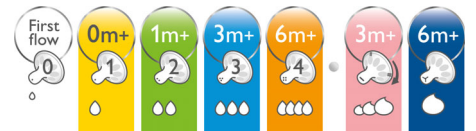

PHILIPS
AVENT

Highlights

Natural latch on

The wide breast shaped teat promotes natural latch on similar to the breast, making it easy for your baby to combine breast and bottle feeding.

Ergonomic shape

Extra comfortable shape, easy to hold and grip in any direction, even for baby's tiny hands.

BPA free*

The Philips Avent Natural bottles are made of BPA free* material (polypropylene).

Unique comfort petals

Petals inside the teat increase softness and flexibility without teat collapse. Your baby will enjoy a more comfortable and contented feed.

Simple to use and clean

Wide bottle neck makes filling and cleaning easy. Only a few parts for quick and simple assembly.

Fits your baby's growing needs

The Philips Avent Classic+ bottle range offers different teat flow rates to keep up with your baby's growth. Remember that age indications are approximate as babies develop at different rates. All teats are available in twin packs: Newborn, Slow, Medium, Fast and Variable Flow, and Thick feed.