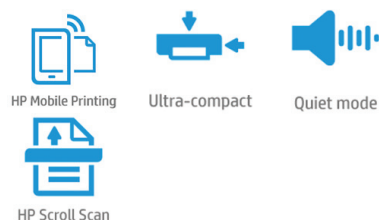

Ultra-compact

Quiet mode

HP Scroll Scan

Quickly print right from your mobile device

- The easiest way to print documents, photos, and more from your Apple, Android, and Windows devices.^{9,10}
- Connect your smartphone or tablet directly to your printer, and easily print without a network.¹¹
- Get connected quickly and start printing fast with easy setup from your smartphone or tablet.¹²
- Scan any object on the go with the HP All-in-One Printer Remote mobile app for your smartphone or tablet.⁶

HP Mobile Printing