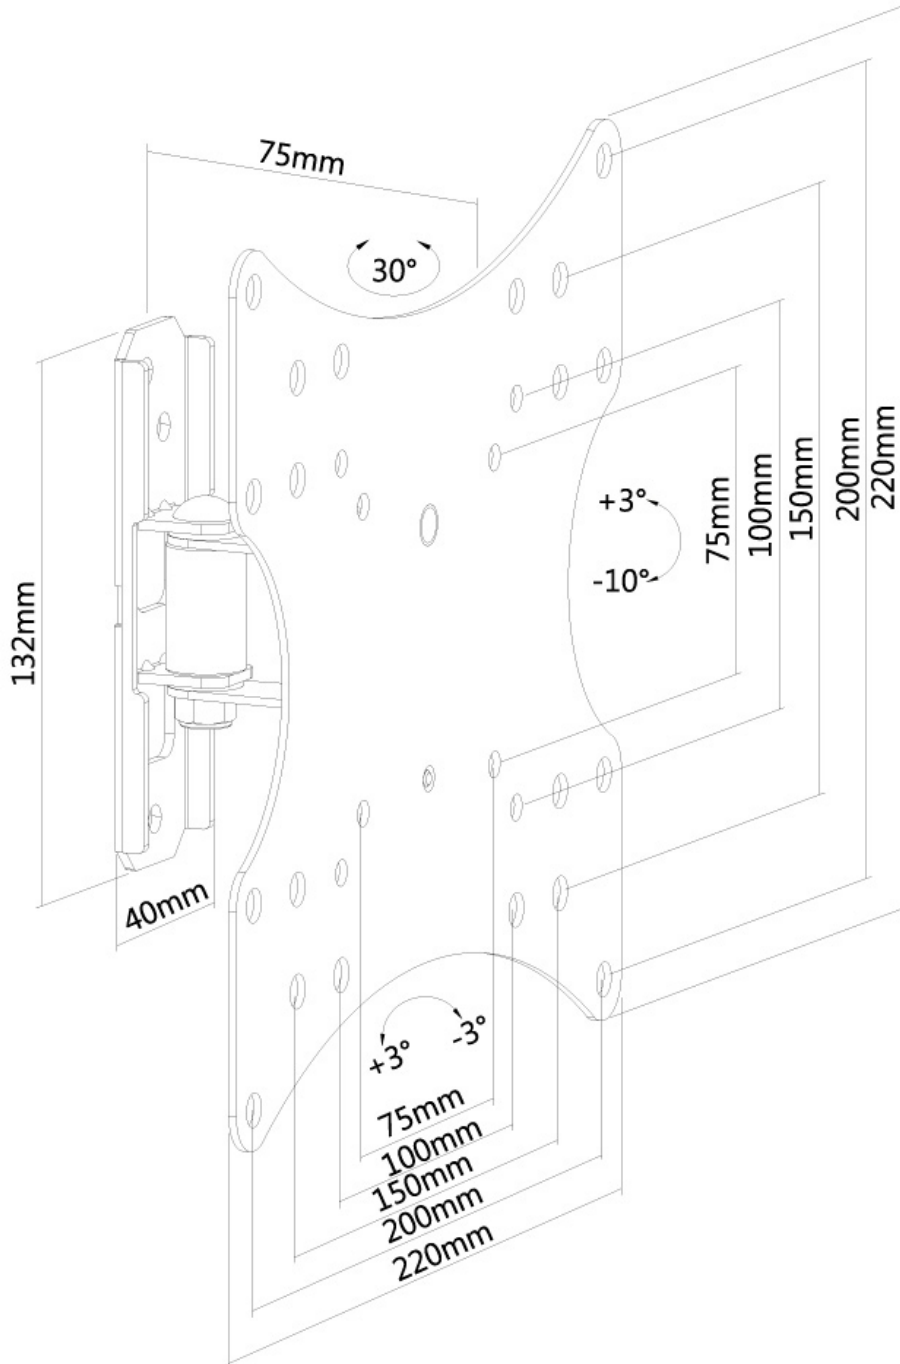

FPMA-W115

NEOMOUNTS TV WALL MOUNT

Neomounts