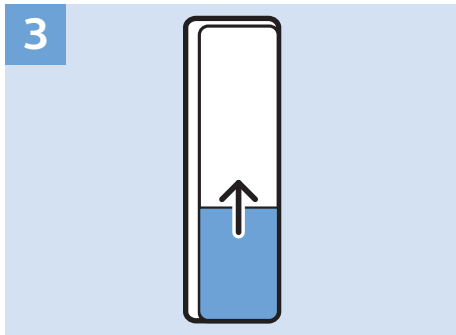

### Multimedia Player (FHD Video source)

VESA (x, y)  
43" 200x200 M6  
49"/55" 400x200 M6

43"

49"

55"

108cm

123cm

139cm