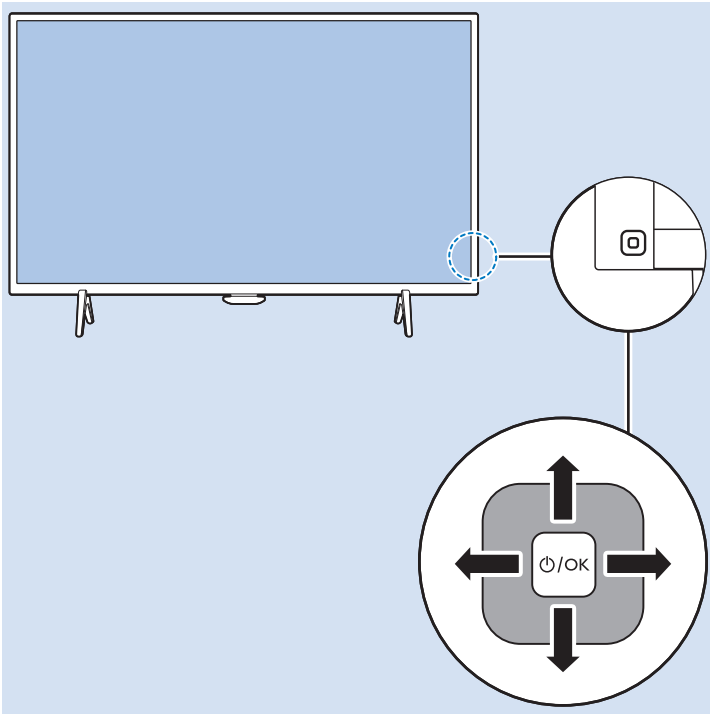

### Multimedia Player (FHD Video source)

VESA (x, y)  
43" 200x200 M6  
49"/55" 400x200 M6

43"

49"

55"

108cm

123cm

139cm