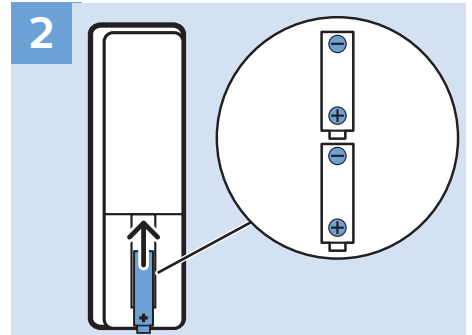

### Multimedia Player (FHD Video source)

VESA (x, y)  
43" 200x200 M6  
49"/55" 400x200 M6

43"

49"

55"

108cm

123cm

139cm