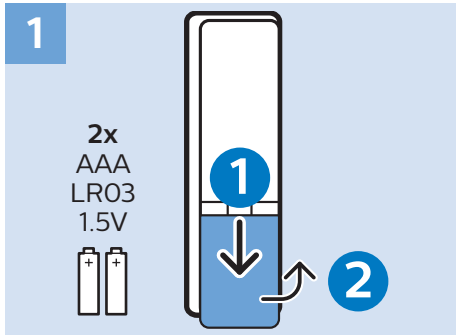

### Multimedia Player (FHD Video source)

VESA (x, y)  
43" 200x200 M6  
49"/55" 400x200 M6

43"

49"

55"

108cm

123cm

139cm