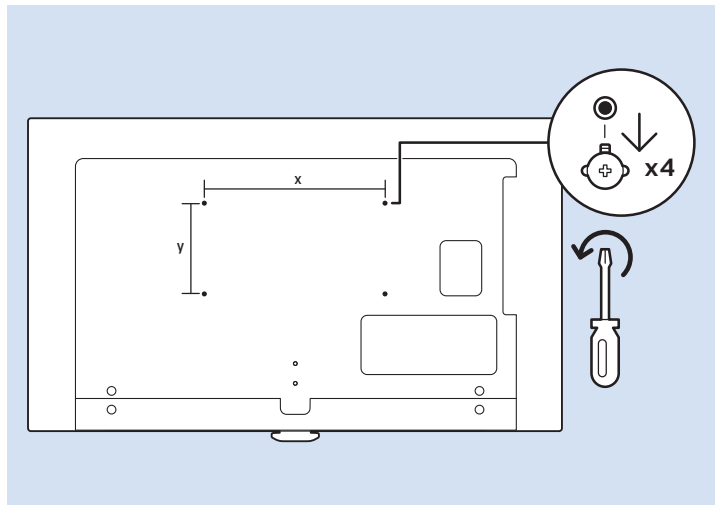

### Multimedia Player (FHD Video source)

VESA (x, y)  
43" 200x200 M6  
49"/55" 400x200 M6

43"

49"

55"

108cm

123cm

139cm