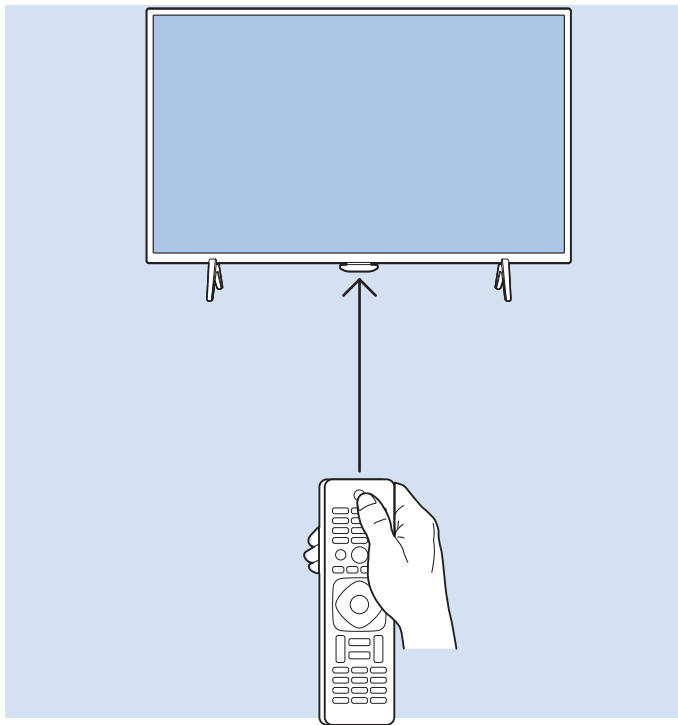

### Multimedia Player (FHD Video source)

VESA (x, y)  
43" 200x200 M6  
49"/55" 400x200 M6

43"

49"

55"

108cm

123cm

139cm