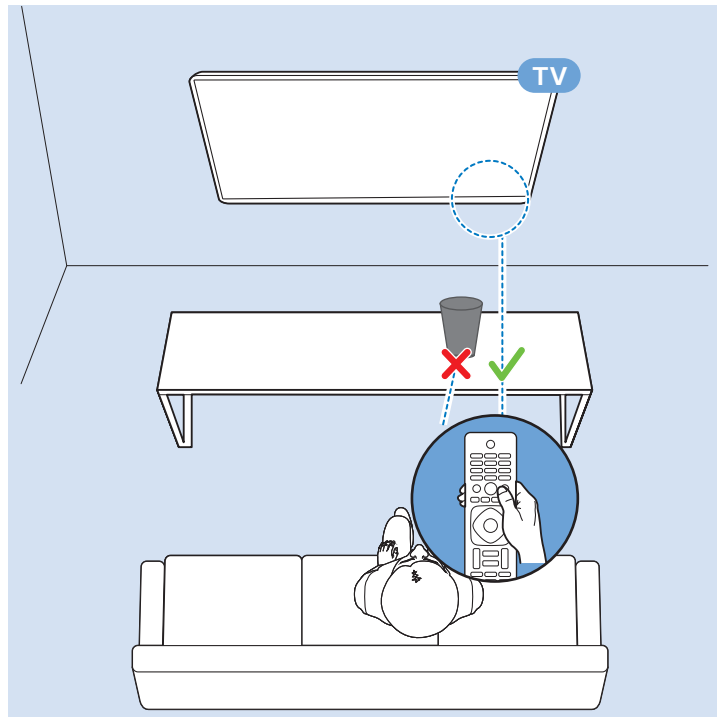

### Multimedia Player (FHD Video source)

VESA (x, y)  
43" 200x200 M6  
49"/55" 400x200 M6

43"

49"

55"

108cm

123cm

139cm