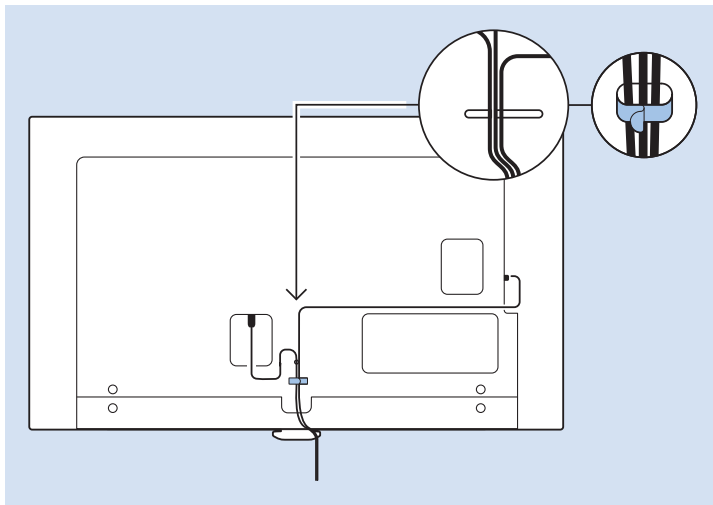

### Multimedia Player (FHD Video source)

VESA (x, y)  
43" 200x200 M6  
49"/55" 400x200 M6

43"

49"

55"

108cm

123cm

139cm