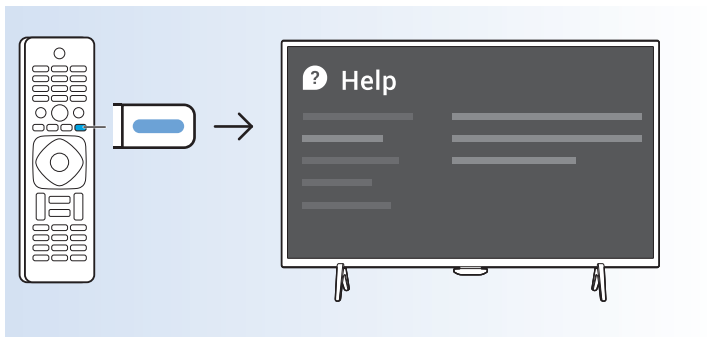

Help | Hilfe | Aide
Guida | Ayuda
Pomoc | Yardım
Руководство