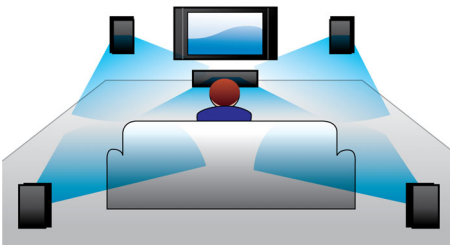

Designed for simplicity

- Low-rise profile for the perfect fit in front of your TV
- Flexible placement on the wall, tabletop or stand

Richer sound for watching TV and movies

- Virtual Surround Sound for a realistic movie experience
- Dolby Digital for ultimate movie experience
- Twin tweeters for optimum clarity performance
- Wireless subwoofer adds thrill to the action
- External subwoofer adds thrill to the action

PHILIPS

Highlights

Virtual Surround Sound

Philips Virtual Surround Sound produces rich and immersive surround sound from a less than five-speaker system. Highly advanced spatial algorithms faithfully replicate the sonic characteristics that occur in an ideal 5.1-channel environment. Any high quality stereo source is transformed into true-to-life, multi-channel surround sound. No need to purchase extra speakers, wires or speaker stands to appreciate room-filling sound.

Dolby Digital

Because Dolby Digital standards, the world's leading digital multi-channel audio standards, make use of the way the human ear naturally processes sound, you experience superb quality surround sound audio with realistic spatial cues.