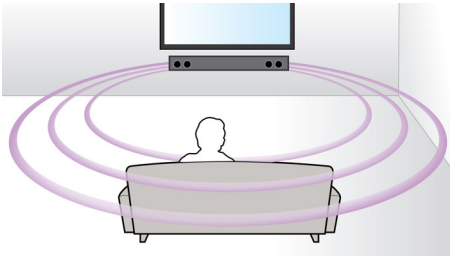

Designed for simplicity

- Low-rise profile for the perfect fit in front of your TV
- Flexible placement on the wall, tabletop or stand

Richer sound for watching TV and movies

- Virtual Surround Sound for a realistic movie experience
- Dolby Digital for ultimate movie experience
- Twin tweeters for optimum clarity performance
- Wireless subwoofer adds thrill to the action
- External subwoofer adds thrill to the action

PHILIPS

Highlights

Virtual Surround Sound

Philips Virtual Surround Sound produces rich and immersive surround sound from a less than five-speaker system. Highly advanced spatial algorithms faithfully replicate the sonic characteristics that occur in an ideal 5.1-channel environment. Any high quality stereo source is transformed into true-to-life, multi-channel surround sound. No need to purchase extra speakers, wires or speaker stands to appreciate room-filling sound.