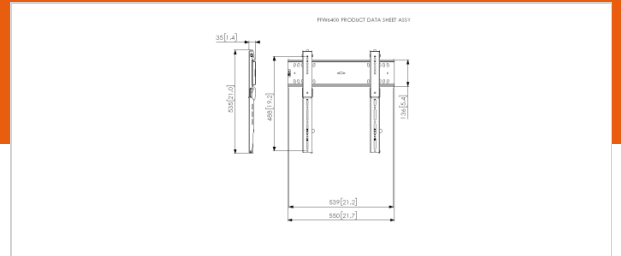

PFW 6400 Display wall mount fixed

Article number (SKU) 7364000
Colour Black

The PFW 6400 is a sturdy and at the same time elegant fixed wall mount. It features an aesthetically integrated lock whilst maintaining a depth of only 35 mm. The mount can hold displays from 43 to 65 inch, weighing up to 100 kg

Product type number	PFW 6400
Article number (SKU)	7364000
Colour	Black
EAN single box	8712285334122
TÜV certified	Yes
Guarantee	5 years
Min. screen size (inch)	43
Max. screen size (inch)	65
Max. weight load (kg)	100
Max. display weight (kg)	Up to 100 kg
Min. hole pattern	75mm x 75mm
Max. hole pattern	400mm x 400mm
Max. bolt size	M8
Max. height of interface (mm)	536
Max. width of interface (mm)	550