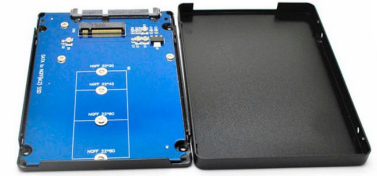

MPN: MSNX1001B

## M.2 to 2.5" SATA Enclosure Type B & B+M (Not only M)

Embrace the right to repair movement and extend the life of your laptops.

CoreParts offers a wide range of internal parts for your laptop, for all major laptop brands that matches the performance of the originals.

### Specifications

<b>Design</b>	<b>Product colour</b>	Black
	<b>Product type</b>	SSD enclosure
<b>Packaging content</b>	<b>Screwdriver included</b>	Yes
	<b>Screws included</b>	Yes
<b>Performance</b>	<b>Data transfer rate</b>	6 Gbit/s
<b>Ports &amp; interfaces</b>	<b>USB connectivity</b>	No
<b>Storage</b>	<b>Number of storage drives supported</b>	1
	<b>Storage drive size</b>	2.5 "
	<b>Supported storage drive interfaces</b>	Serial ATA III
	<b>Supported storage drive lengths</b>	30, 42, 60, 80 mm
<b>Vendor information</b>	<b>Brand Name</b>	CoreParts
	<b>Warranty</b>	1 Year(s)