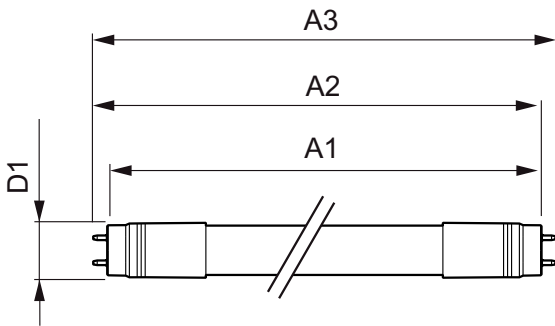

CorePro LEDtube InstantFit HF

Controls and Dimming

Dimmable	No

Mechanical and Housing

Product Length	1500 mm

Approval and Application

Energy Saving Product	Yes
Suitable For Accent Lighting	No
Energy Efficiency Label (EEL)	A+
Approval Marks	TUV CE marking RoHS compliance KEMA Keur certificate
Energy Consumption kWh/1000 h	25 kWh

Product Data

Full product code	871869659203800
Order product name	CorePro LEDtube HF 1500mm 20W840 T8 G
EAN/UPC - Product	8718696592038
Order code	929001249702
Numerator - Quantity Per Pack	1
Numerator - Packs per outer box	10
Material Nr. (12NC)	929001249702
Net Weight (Piece)	0.270 kg

Dimensional drawing

TLED 20W-58W 2000lm 240D 4000K G13 ND

Product	D	A1	A2	A3
CorePro LEDtube HF 1500mm 20W840 T8 G	27.9 mm	1500 mm	1505.9 mm	1514.2 mm