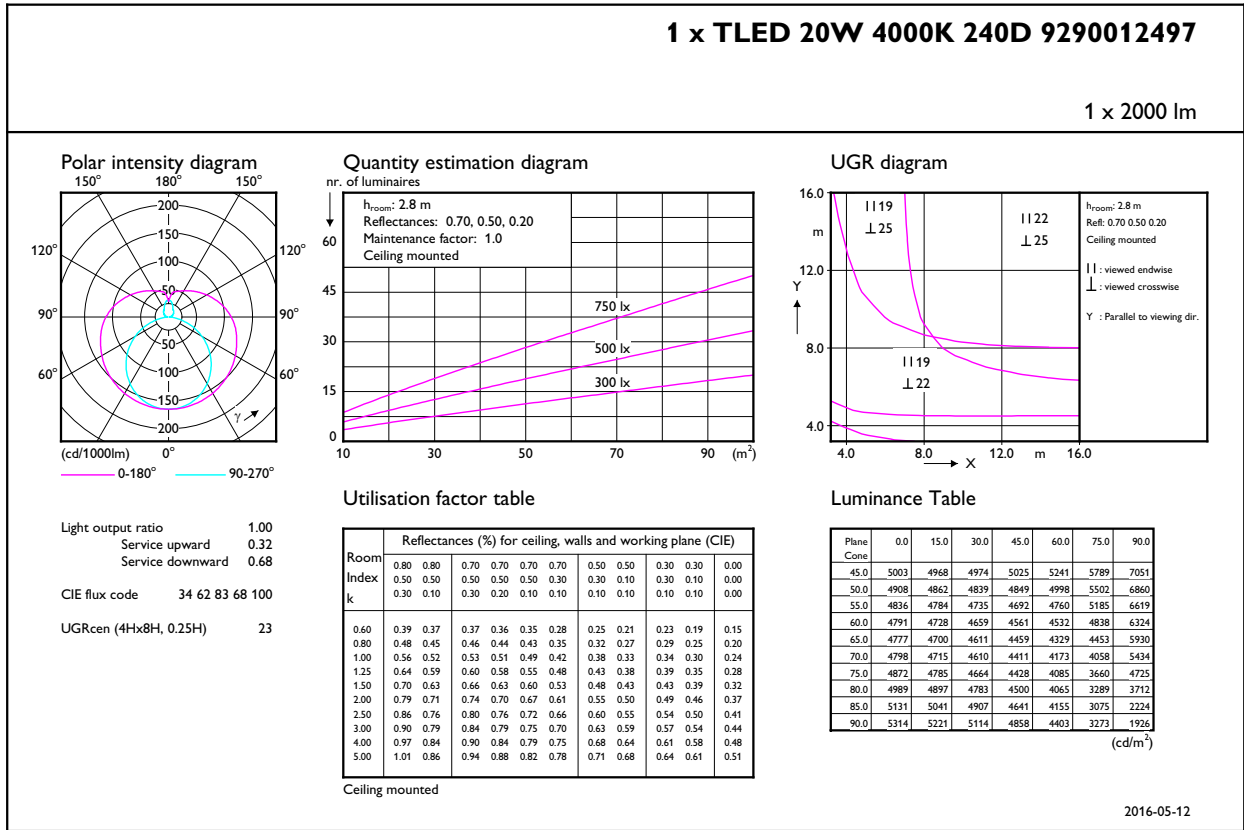

## Dimensional drawing

TLED 20W-58W 2000lm 240D 4000K G13 ND

Product	D	A1	A2	A3
CorePro LEDtube HF 1500mm 20W840 T8 G	27.9 mm	1500 mm	1505.9 mm	1514.2 mm

Photometric data

General Uniform Lighting

2016-05-12