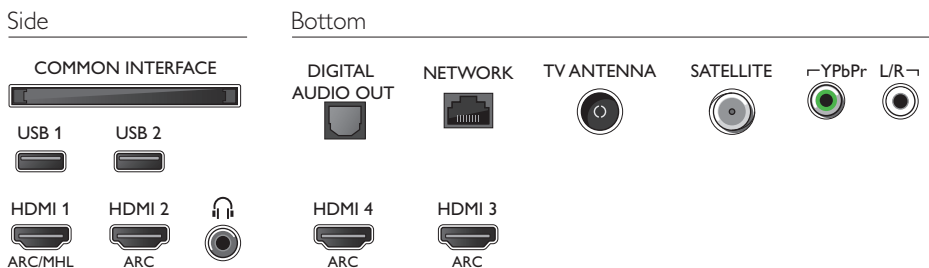

Dimensions

- Box dimensions (W x H x D): 1205 x 795 x 150 mm
- Set dimensions (W x H x D): 1106.6 x 652.38 x 68.2 mm
- TV stand width distance: 780 mm
- Set dimensions with stand (W x H x D): 1106.6 x 707.44 x 266.33 mm
- Product weight: 12.7 kg
- Product weight (+stand): 13.47 kg
- Weight incl. Packaging: 17.1 kg
- VESA wall mount compatible: 200 x 200 mm

Accessories

- Included accessories: Remote Control, 2 x AA Batteries, Tabletop stand, Power cord, Quick start guide, Legal and safety brochure, Mini-jack to L/R cable, Mini-jack to YPbPr cable

Connections