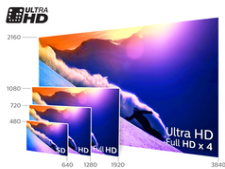

4K Ultra HD

Ultra-HD TV has four times the resolution of a conventional Full HD TV. With over 8 million pixels and our unique Ultra Resolution Upscaling technology, you'll experience improved images regardless of the original content. Enjoy improved sharpness, increased depth perception, superior contrast, smooth natural motion and flawless details.

Pixel Plus Ultra HD

Experience 4K Ultra-HD sharpness with the Philips Pixel Plus Ultra-HD engine. It optimises picture quality to deliver smooth, fluid images with incredible detail and depth. Enjoy sharper 4K images with brighter whites and blacker blacks every time.

High Dynamic Range Plus

High Dynamic Range Plus is a new video standard. It redefines in-home entertainment through advances in contrast and colour. Enjoy a sensory experience that captures the original richness and liveliness, yet accurately reflects the content creator's intent. The end result? Brighter highlights, greater contrast, a broader range of colours and detail like never before.

Specifications

Please note that this is a pre-sales leaflet. The contents of this leaflet reflect the best of our knowledge per date and country mentioned above. The contents of this leaflet are subject to change without notice. Philips does not accept any liability as to the contents of this leaflet.

Ambilight

Ambilight Version	2 sided
Ambilight Features	Built-in Ambilight+hue Ambilight Music Game Mode Wall colour adaptive Lounge mode

Picture/Display

Display	4K Ultra HD LED
Diagonal screen size (metric)	123 cm