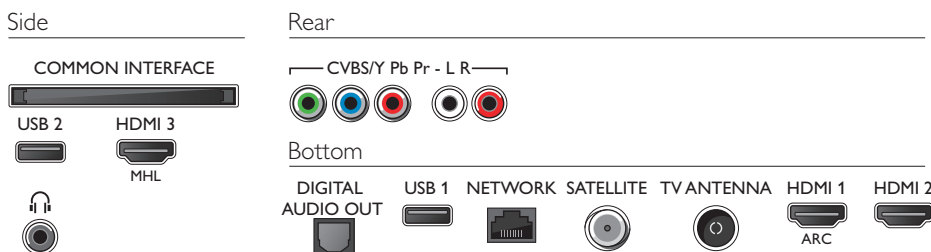

Dimensions

- Box dimensions (W x H x D): 1360 x 893 x 160 mm
- Set dimensions (W x H x D): 1244.2 x 730.74 x 68.2 mm
- TV stand width distance: 791.1 mm
- Set dimensions with stand (W x H x D):

- 1244.2 x 775.4 x 261.8 mm
- Product weight: 15.4 kg
- Product weight (+stand): 16.3 kg
- Weight incl. Packaging: 21 kg
- VESA wall mount compatible: 300 x 200 mm

Accessories

- Included accessories: Remote Control, Power cord, Quick start guide, Legal and safety brochure, 2 x AAA Batteries, Tabletop stand

Connections

Issue date 2017-04-12

Version: 5.1.1

12 NC: 8670 001 44436
EAN: 87 18863 01164 5