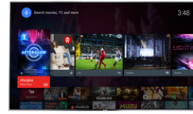

Quad Core + Android

QuadCore

Philips Quad Core processor meets the power of Android to deliver an exciting gaming experience. And with Android on your TV you'll navigate, launch apps and play videos in a way that is super fast, super intuitive and super fun.

Netflix Recommended TV

Netflix is changing how you experience entertainment in many ways, including helping to advance innovations on the devices you use to watch TV shows and movies. When you see the Netflix Recommended TV logo on a smart TV, you'll know it's passed a rigorous evaluation process established based on the factors members value most.

Sound processing

A gust of wind, a leaf hitting the ground, the sound of tyres zooming down a windy road. It's the little details that bring the picture to life. Philips Sound Processing brings these details together with uncompromised sound clarity. Hear everything as the director intended with studio-grade sound mixing that supports original audio content, and enhances sound when needed. Deep bass, clear dialogue and amazing accuracy are just the start.

DTS HD Premium Sound

Great TV speakers demand a powerful processing engine that preserves the purity of the original audio content. DTS HD Premium Suite is designed to deliver the experience consumers have come to expect from high-end sound processing: immersive surround with deep, rich bass and crystal clear dialogue that's delivered at maximum volume levels and without any fluctuations, clipping or distortion.

Diagonal screen size (inch)	43 inch
Panel resolution	3840 x 2160
Aspect ratio	16:9
Brightness	350 cd/m²
Picture enhancement	Micro Dimming Pro Ultra Resolution Natural Motion Pixel Plus Ultra HD
Peak Luminance ratio	65 %