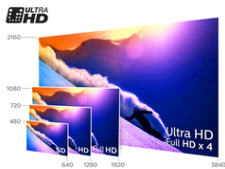

4K Ultra HD

Ultra-HD TV has four times the resolution of a conventional Full HD TV. With over 8 million pixels and our unique Ultra Resolution Upscaling technology, you'll experience improved images regardless of the original content. Enjoy improved sharpness, increased depth perception, superior contrast, smooth natural motion and flawless details.

Pixel Plus Ultra HD

Experience 4K Ultra-HD sharpness with the Philips Pixel Plus Ultra-HD engine. It optimises picture quality to deliver smooth, fluid images with incredible detail and depth. Enjoy sharper 4K images with brighter whites and blacker blacks every time.

High Dynamic Range Plus

High Dynamic Range Plus is a new video standard. It redefines in-home entertainment through advances in contrast and colour. Enjoy a sensory experience that captures the original richness and liveliness, yet accurately reflects the content creator's intent. The end result? Brighter highlights, greater contrast, a broader range of colours and detail like never before.

Specifications

Please note that this is a pre-sales leaflet. The contents of this leaflet reflect the best of our knowledge per date and country mentioned above. The contents of this leaflet are subject to change without notice. Philips does not accept any liability as to the contents of this leaflet.

Ambilight

Ambilight Version	2 sided
Ambilight Features	Built-in Ambilight+hue Ambilight Music Game Mode Wall colour adaptive Lounge mode

Picture/Display

Display	4K Ultra HD LED
Diagonal screen size (metric)	108 cm