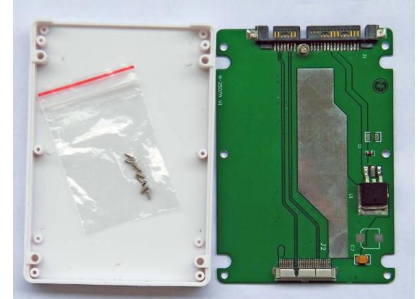

MPN: MSSA7208

MacBook Pro Retina SSD to 2.5" SATA Case

CoreParts offers a range of covers, that's compatible with all major brands for smart devices. All manufactured by high-end, certified and trusted suppliers.

- High Quality
- Tested and certified
- Matching Performance
- Reliable with 12 month Warranty

Specifications

Design	Product colour	White
	Product type	HDD/SSD enclosure
Ports & interfaces	USB connectivity	No
Storage	Number of storage drives supported	1
	Storage drive size	2.5 "
	Supported storage drive interfaces	Serial ATA
System requirements	Linux operating systems supported	Yes
	Mac operating systems supported	Yes
	Windows operating systems supported	Yes
Vendor information	Brand Name	CoreParts
	Warranty	1 Year(s)