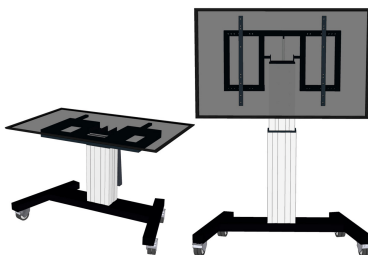

SOPORTE DE SUELO MÓVIL NEOMOUNTS BY

El PLASMA-M2500TSILVER es un soporte de suelo móvil para pantallas LCD/LED/Plasma de hasta 100".

ESPECIFICACIONES

Ajuste de la altura	Motorizado
Altura	89 - 139 cm
Ancho	104 cm
Color	Plata
Garantía	5 años
Inclinación (grados)	90°
Mantenimiento de cable	Sí
Pantallas	1
Patrón VESA	400x400 400x300 400x500 400x600 440x400 600x200 600x300 600x400 600x500 600x600 800x200 800x400 800x500 800x600
Peso máximo	150
Peso mínimo	0
Profundidad	74 cm
Tamaño máximo de la pantalla	100"
Tamaño mínimo de la pantalla	42"
Tipo	Inclinación
VESA máximo	800x600 mm
VESA mínimo	400x200 mm
EAN code	8717371445942

With the Neomounts by Newstar PLASMA-M2500TSILVER automatic height adjustable floor stand you place a large format flat screen on the floor. Get optimal positioning for both standing and seated audiences, in any application, in any part of your location. Perfect to use in a class room, boardroom, presentation room or public entrance.

The PLASMA-M2500TSILVER has a 90 degree tilt function with allows the (touch)screen to be used in table-top mode. The stand is suited for screens between 42" - 100" and has a load capacity of 150 kg. The trolley is suitable for screens with a VESA hole pattern of 400x200 to 800x600 mm. Cables can be guided at the back of the mount.

Easily roll this cart over doorways and thresholds with to the high quality wheels. The mobile electric floor lift is automatically height adjustable over a height of 50 cm with a remote control. From the floor to the center the distance of the screen is variable from 89 cm to 139 cm (vertical) and from 95 cm to 145 cm (horizontal).