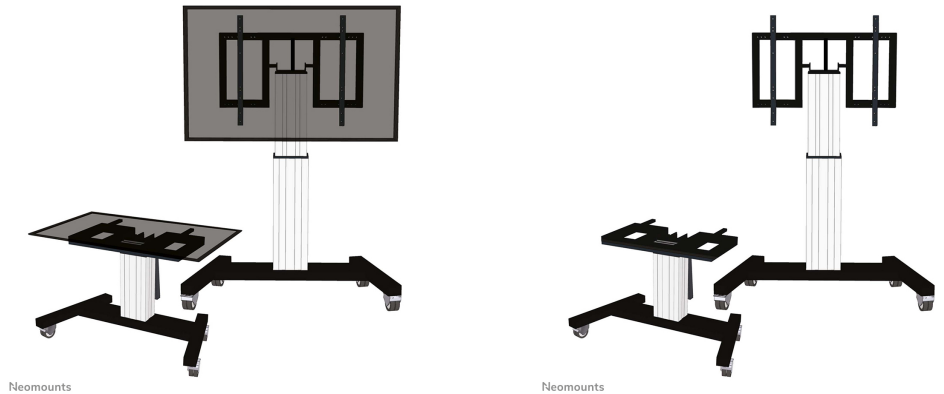

FUNCTIONALITY

Type	Tilt
Height adjustment	50 cm (91-141 cm)
Tilt (degrees)	90°
Height	173 cm
Width	104 cm
Depth	80 cm
Adjustment type	Motorised
Lockable	Not lockable

INFORMATION

Color	Silver
Main material	Steel
Warranty	5 year
EAN code	8717371445942

Neomounts Mobile Motorised TV/LFD Trolley for 42"-100" screen, with tabletop tilt function, Height Adjustable - Silver

Create the optimum viewing positioning for both standing and seated audiences with the Neomounts PLASMA-M2500TSILVER motorised floor stand. The trolley is a perfect solution for classrooms, offices, meeting rooms and public areas.

The floor stand has a 90° tilt function that allows the (touch) screen to be used in table-top mode. The PLASMA-M2500TSILVER is suited for 42-100" screens with a VESA hole pattern of 400x200 to 800x600 mm and has a maximum weight capacity of 150 kg. The cable management system ensures orderly routing of the cables at the back of the mount.

The mobile floor stand is automatically tiltable (90°) and height adjustable over a height of 50 cm with a remote control (89-139 cm). The trolley features four solid castor wheels, of which the two front wheels are equipped with a brake. Thanks to these high-quality wheels, the trolley can be easily moved over doorsteps and thresholds.