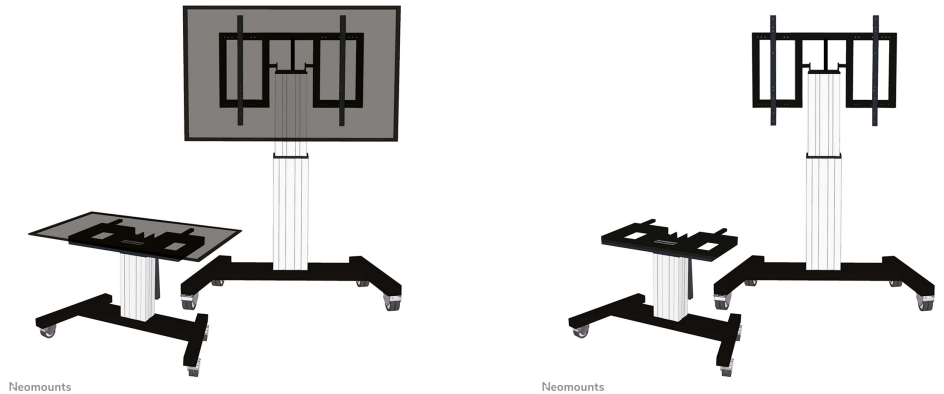

#### FUNCTIONALITY

Type	Tilt
Height adjustment	50 cm (91-141 cm)
Lockable	Not lockable
Tilt (degrees)	90°
Height	173 cm
Width	104 cm
Depth	80 cm
Adjustment type	Motorised

### Neomounts Mobile Motorised TV/LFD Trolley for 42"-100" screen, with tabletop tilt function, Height Adjustable - Silver

Create the optimum viewing positioning for both standing and seated audiences with the Neomounts PLASMA-M2500TSILVER motorised floor stand. The trolley is a perfect solution for classrooms, offices, meeting rooms and public areas.

The floor stand has a 90° tilt function that allows the (touch) screen to be used in table-top mode. The PLASMA-M2500TSILVER is suited for 42-100" screens with a VESA hole pattern of 400x200 to 800x600 mm and has a maximum weight capacity of 150 kg. The cable management system ensures orderly routing of the cables at the back of the mount.

The mobile floor stand is automatically tiltable (90°) and height adjustable over a height of 50 cm with a remote control. From the floor to the center the height of the screen is variable from 91,4-141,4 cm. The trolley features four solid castor wheels, of which the two front wheels are equipped with a brake. Thanks to these high-quality wheels, the trolley can be easily moved over doorsteps and thresholds.