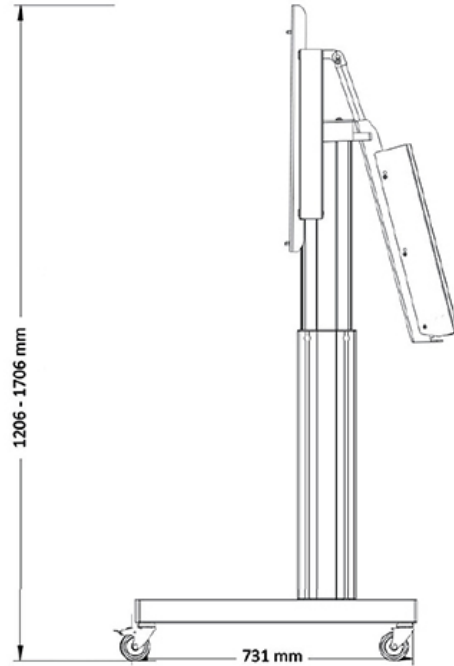

PLASMA-M2500TSILVER

NEOMOUNTS PLASMA-M2500TSILVER TV TROLLEY 42-100" - MOTORISED - TABLE TILT FUNCTION

Neomounts