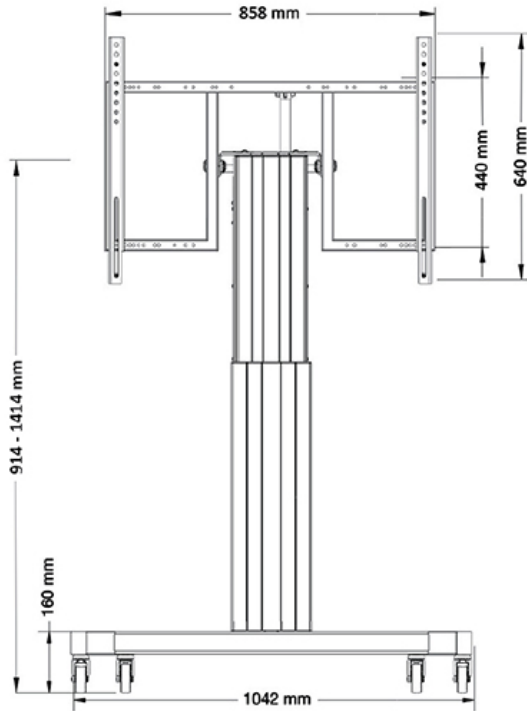

PLASMA-M2500TSILVER

NEOMOUNTS PLASMA-M2500TSILVER TV TROLLEY 42-100" - MOTORISED - TABLE TILT FUNCTION

Neomounts