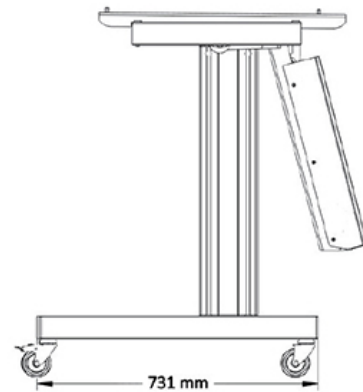

PLASMA-M2500TSILVER

NEOMOUNTS PLASMA-M2500TSILVER TV TROLLEY 42-100" - MOTORISED - TABLE TILT FUNCTION

Neomounts