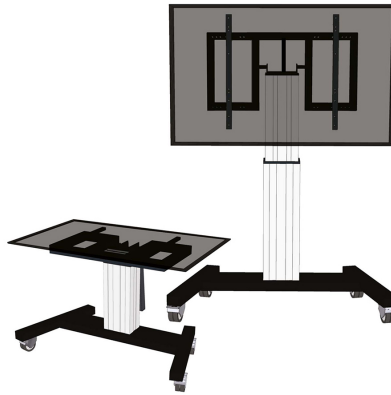

#### FUNCTIE

Type	Tilt
Height adjustment	50 cm (91-141 cm)
Lockable	Not lockable
Tilt (degrees)	90°
Height	173 cm
Width	104 cm
Depth	80 cm
Adjustment type	Motorised

**Neomounts PLASMA-M2500TSILVER TV trolley - 42-100" - max 150 kg - motorised h 91-141 cm - VESA 400x200-800x600 - table tilt function - silver**

Create the optimum viewing positioning for both standing and seated audiences with the Neomounts PLASMA-M2500TSILVER motorised floor stand. The trolley is a perfect solution for classrooms, offices, meeting rooms and public areas.

The floor stand has a 90° tilt function that allows the (touch) screen to be used in table-top mode. The PLASMA-M2500TSILVER is suited for 42-100" screens with a VESA hole pattern of 400x200 to 800x600 mm and has a maximum weight capacity of 150 kg. The cable management system ensures orderly routing of the cables at the back of the mount.

The mobile floor stand is automatically tiltable (90°) and height adjustable over a height of 50 cm with a remote control. From the floor to the center the height of the screen is variable from 91,4-141,4 cm. The trolley features four solid castor wheels, of which the two front wheels are equipped with a brake. Thanks to these high-quality wheels, the trolley can be easily moved over doorsteps and thresholds.