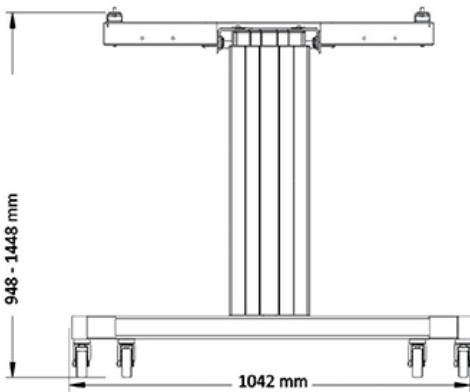

PLASMA-M2500TSILVER

NEOMOUNTS PLASMA-M2500TSILVER TV TROLLEY 42-100" - MOTORISED - TABLE TILT FUNCTION

Neomounts