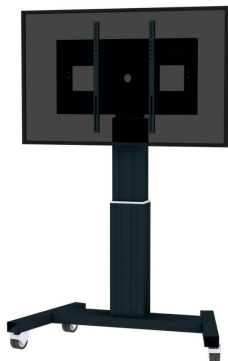

## PLASMA-M2500BLACK SOPORTE DE SUELO MÓVIL NEOMOUNTS BY

El PLASMA-M2500BLACK es un soporte de suelo móvil para pantallas LCD/LED/Plasma de hasta 100".

With the Neomounts by Newstar PLASMA-M2500BLACK automatic height adjustable floor stand you place a large format flat screen on the floor. Get optimal positioning for both standing and seated audiences, in any application, in any part of your location. Perfect to use in a class room, boardroom, presentation room or public entrance.

The PLASMA-M2500BLACK is suited for screens between 42" - 100" and has a load capacity of 150 kg. The trolley is suitable for screens with a VESA hole pattern of 200x200, 200x400, 400x400, 400x600 to 600x800 mm. Behind the screen is a 6 cm deep space available to mount a media player or mini-computer. Cables can be guided at the back of the mount.

Easily roll this cart over doorways and thresholds with to the high quality wheels. The mobile electric floor lift is automatically height adjustable over a height of 50 cm with a remote control. From the floor to the center the distance of the screen is variable from 111 cm to 161 cm.