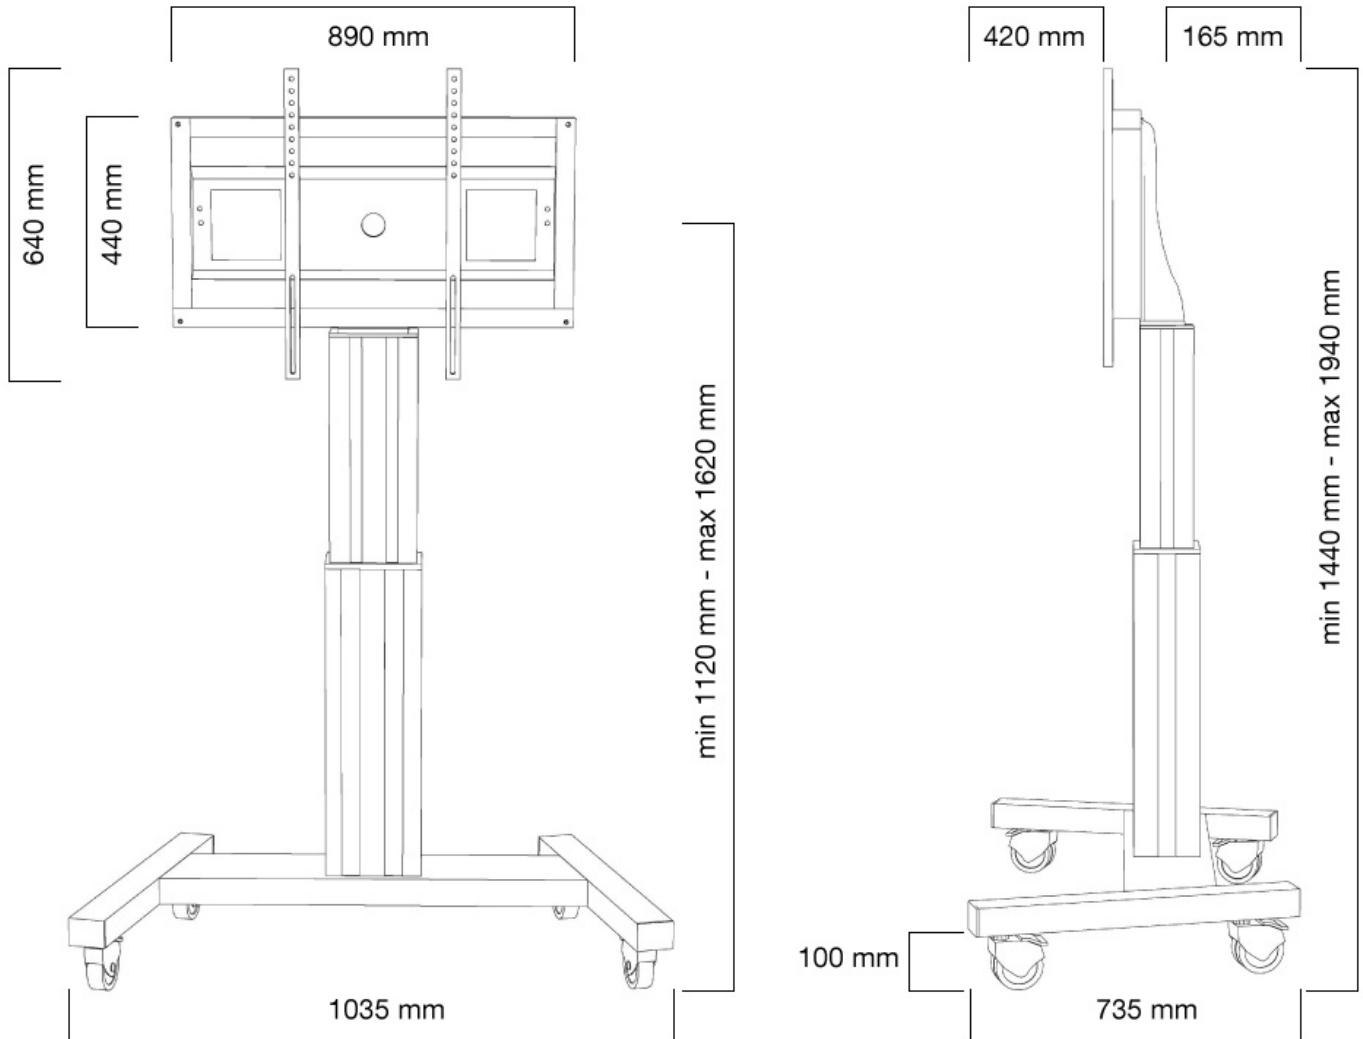

PLASMA-M2500BLACK NEOMOUNTS MOTORISED FLOOR STAND

Neomounts