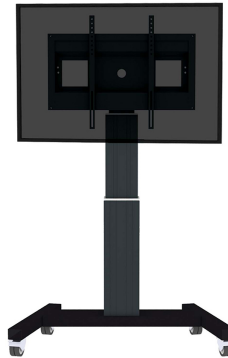

PLASMA-M2500BLACK NEOMOUNTS MOTORISED FLOOR STAND

SPECIFICATIONS

GENERAL

Min. screen size*	42 inch
Max. screen size*	100 inch
Max. weight	150 kg (per screen)
Screens	1
VESA minimum	200x200 mm
VESA maximum	800x600 mm

Neomounts

Neomounts

Neomounts Mobile Motorised TV/LFD Trolley for 42"-100" screen, Height Adjustable - Black

With the Neomounts PLASMA-M2500BLACK automatic height adjustable floor stand you place a large format flat screen on the floor. Get optimal positioning for both standing and seated audiences, in any application, in any part of your location. Perfect to use in a class room, boardroom, presentation room or public entrance.

The PLASMA-M2500BLACK is suited for screens between 42" - 100" and has a load capacity of 150 kg. The trolley is suitable for screens with a VESA hole pattern of 200x200, 200x400, 400x400, 400x600 to 600x800 mm. Behind the screen is a 6 cm deep space available to mount a media player or mini-computer. Cables can be guided at the back of the mount.

Easily roll this cart over doorways and thresholds with to the high quality wheels. The mobile electric floor lift is automatically height adjustable over a height of 50 cm with a remote control. From the floor to the center the distance of the screen is variable from 111 cm to 161 cm. The trolley features four solid castor wheels, of which the two front wheels are equipped with a brake.