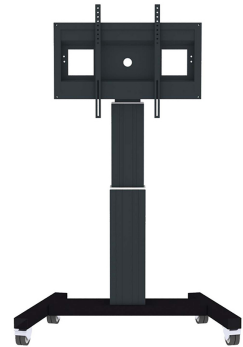

PLASMA-M2500BLACK NEOMOUNTS MOTORISED FLOOR STAND

SPECIFICATIONS

GENERAL

Min. screen size*	42 inch
Max. screen size*	100 inch
Max. weight	150 kg (per screen)
Screens	1
VESA minimum	200x200 mm
VESA maximum	800x600 mm

FUNCTIONALITY

Height adjustment	111-161 cm
Width	104 cm
Depth	74 cm
Adjustment type	Motorised
Lockable	Lockable - Padlock not included

INFORMATION

Color	Black
Main material	Steel
Warranty	5 year
EAN code	8717371445904

Neomounts

Neomounts

Neomounts Mobile Motorised TV/LFD Trolley for 42"-100" screen, Height Adjustable - Black

With the Neomounts PLASMA-M2500BLACK automatic height adjustable floor stand you place a large format flat screen on the floor. Get optimal positioning for both standing and seated audiences, in any application, in any part of your location. Perfect to use in a class room, boardroom, presentation room or public entrance.

Easily roll this cart over doorways and thresholds with to the high quality wheels. The mobile electric floor lift is automatically height adjustable over a height of 50 cm with a remote control. From the floor to the center the distance of the screen is variable from 111 cm to 161 cm. The trolley features four solid castor wheels, of which the two front wheels are equipped with a brake.