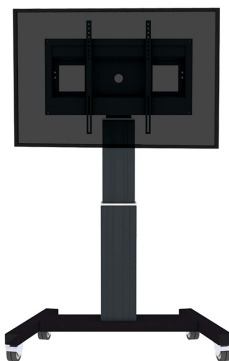

#### FUNCIONALIDAD

Ajuste de altura	111-161 cm
Ancho	104 cm
Profundidad	74 cm
Tipo de ajuste	Motorizado
Bloqueable	Bloqueable - Candado no incluido

Neomounts

Neomounts

**El PLASMA-M2500BLACK es un soporte de suelo móvil para pantallas LCD/LED/Plasma de hasta 100".**

With the Neomounts PLASMA-M2500BLACK automatic height adjustable floor stand you place a large format flat screen on the floor. Get optimal positioning for both standing and seated audiences, in any application, in any part of your location. Perfect to use in a class room, boardroom, presentation room or public entrance.

The PLASMA-M2500BLACK is suited for screens between 42" - 100" and has a load capacity of 150 kg. The trolley is suitable for screens with a VESA hole pattern of 200x200, 200x400, 400x400, 400x600 to 600x800 mm. Behind the screen is a 6 cm deep space available to mount a media player or mini-computer. Cables can be guided at the back of the mount.

Easily roll this cart over doorways and thresholds with to the high quality wheels. The mobile electric floor lift is automatically height adjustable over a height of 50 cm with a remote control. From the floor to the center the distance of the screen is variable from 111 cm to 161 cm. The trolley features four solid castor wheels, of which the two front wheels are equipped with a brake.