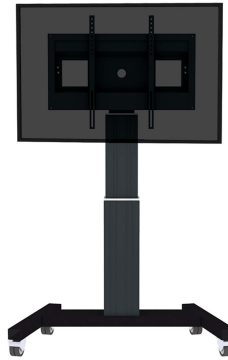

PLASMA-M2500BLACK NEOMOUNTS MOTORISED FLOOR STAND

SPECIFICATIONS

GENERAL

Min. screen size*	42 inch
Max. screen size*	100 inch
Max. weight	150 kg (per screen)
Screens	1
VESA minimum	200x200 mm
VESA maximum	800x600 mm

Neomounts

Neomounts

Neomounts Mobile Motorised TV/LFD Trolley for 42"-100" screen, Height Adjustable - Black

With the Neomounts PLASMA-M2500BLACK automatic height adjustable floor stand you place a large format flat screen on the floor. Get optimal positioning for both standing and seated audiences, in any application, in any part of your location. Perfect to use in a class room, boardroom, presentation room or public entrance.

The PLASMA-M2500BLACK is suited for screens between 42" - 100" and has a load capacity of 150 kg. The trolley is suitable for screens with a VESA hole pattern of 200x200, 200x400, 400x400, 400x600 to 600x800 mm. Behind the screen is a 6 cm deep space available to mount a media player or mini-computer. Cables can be guided at the back of the mount.

Easily roll this cart over doorways and thresholds with to the high quality wheels. The mobile electric floor lift is automatically height adjustable over a height of 50 cm with a remote control. From the floor to the center the distance of the screen is variable from 111 cm to 161 cm. The trolley features four solid castor wheels, of which the two front wheels are equipped with a brake.