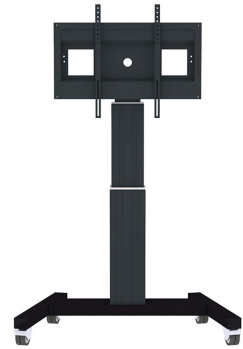

PLASMA-M2500BLACK NEOMOUNTS MOTORISED FLOOR STAND

SPECIFICATIONS

GENERAL

Min. screen size*	42 inch
Max. screen size*	100 inch
Max. weight	150 kg (per screen)
Screens	1
VESA minimum	200x200 mm
VESA maximum	800x600 mm

FUNCTIONALITY

Height adjustment	111-161 cm
Lockable	Lockable - Padlock not included
Width	104 cm
Depth	74 cm
Adjustment type	Motorised

INFORMATION

Color	Black
Main material	Steel
Warranty	5 year
EAN code	8717371445904

Neomounts

Neomounts

Neomounts Mobile Motorised TV/LFD Trolley for 42"-100" screen, Height Adjustable - Black

With the Neomounts PLASMA-M2500BLACK automatic height adjustable floor stand you place a large format flat screen on the floor. Get optimal positioning for both standing and seated audiences, in any application, in any part of your location. Perfect to use in a class room, boardroom, presentation room or public entrance.

Easily roll this cart over doorways and thresholds with to the high quality wheels. The mobile electric floor lift is automatically height adjustable over a height of 50 cm with a remote control. From the floor to the center the distance of the screen is variable from 111 cm to 161 cm. The trolley features four solid castor wheels, of which the two front wheels are equipped with a brake.