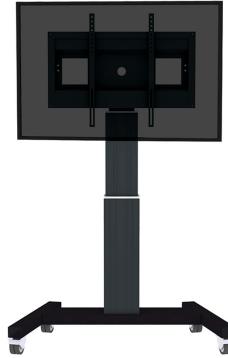

PLASMA-M2500BLACK SOPORTE DE SUELO MÓVIL NEOMOUNTS

ESPECIFICACIONES

GENERAL

Tamaño mín. pantalla*	42 inch
Tamaño máx. pantalla*	100 inch
Peso máximo	150 kg (por pantalla)
Pantallas	1
VESA mínimo	200x200 mm
VESA máximo	800x600 mm

Neomounts

Neomounts

El PLASMA-M2500BLACK es un soporte de suelo móvil para pantallas LCD/LED/Plasma de hasta 100".

With the Neomounts PLASMA-M2500BLACK automatic height adjustable floor stand you place a large format flat screen on the floor. Get optimal positioning for both standing and seated audiences, in any application, in any part of your location. Perfect to use in a class room, boardroom, presentation room or public entrance.

The PLASMA-M2500BLACK is suited for screens between 42" - 100" and has a load capacity of 150 kg. The trolley is suitable for screens with a VESA hole pattern of 200x200, 200x400, 400x400, 400x600 to 600x800 mm. Behind the screen is a 6 cm deep space available to mount a media player or mini-computer. Cables can be guided at the back of the mount.

Easily roll this cart over doorways and thresholds with to the high quality wheels. The mobile electric floor lift is automatically height adjustable over a height of 50 cm with a remote control. From the floor to the center the distance of the screen is variable from 111 cm to 161 cm. The trolley features four solid castor wheels, of which the two front wheels are equipped with a brake.