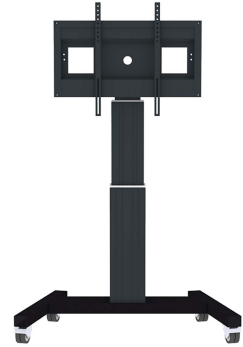

PLASMA-M2500BLACK SOPORTE DE SUELO MÓVIL NEOMOUNTS

ESPECIFICACIONES

GENERAL

Tamaño mín. pantalla*	42 inch
Tamaño máx. pantalla*	100 inch
Peso máximo	150 kg (por pantalla)
Pantallas	1
VESA mínimo	200x200 mm
VESA máximo	800x600 mm

FUNCIONALIDAD

Ajuste de altura	111-161 cm
Bloqueable	Bloqueable - Candado no incluido
Ancho	104 cm
Profundidad	74 cm
Tipo de ajuste	Motorizado

INFORMACIÓN

Color	Negro
Material principal	Acero
Garantía	5 años
EAN code	8717371445904

Neomounts

Neomounts

El PLASMA-M2500BLACK es un soporte de suelo móvil para pantallas LCD/LED/Plasma de hasta 100".

With the Neomounts PLASMA-M2500BLACK automatic height adjustable floor stand you place a large format flat screen on the floor. Get optimal positioning for both standing and seated audiences, in any application, in any part of your location. Perfect to use in a class room, boardroom, presentation room or public entrance.

Easily roll this cart over doorways and thresholds with to the high quality wheels. The mobile electric floor lift is automatically height adjustable over a height of 50 cm with a remote control. From the floor to the center the distance of the screen is variable from 111 cm to 161 cm. The trolley features four solid castor wheels, of which the two front wheels are equipped with a brake.