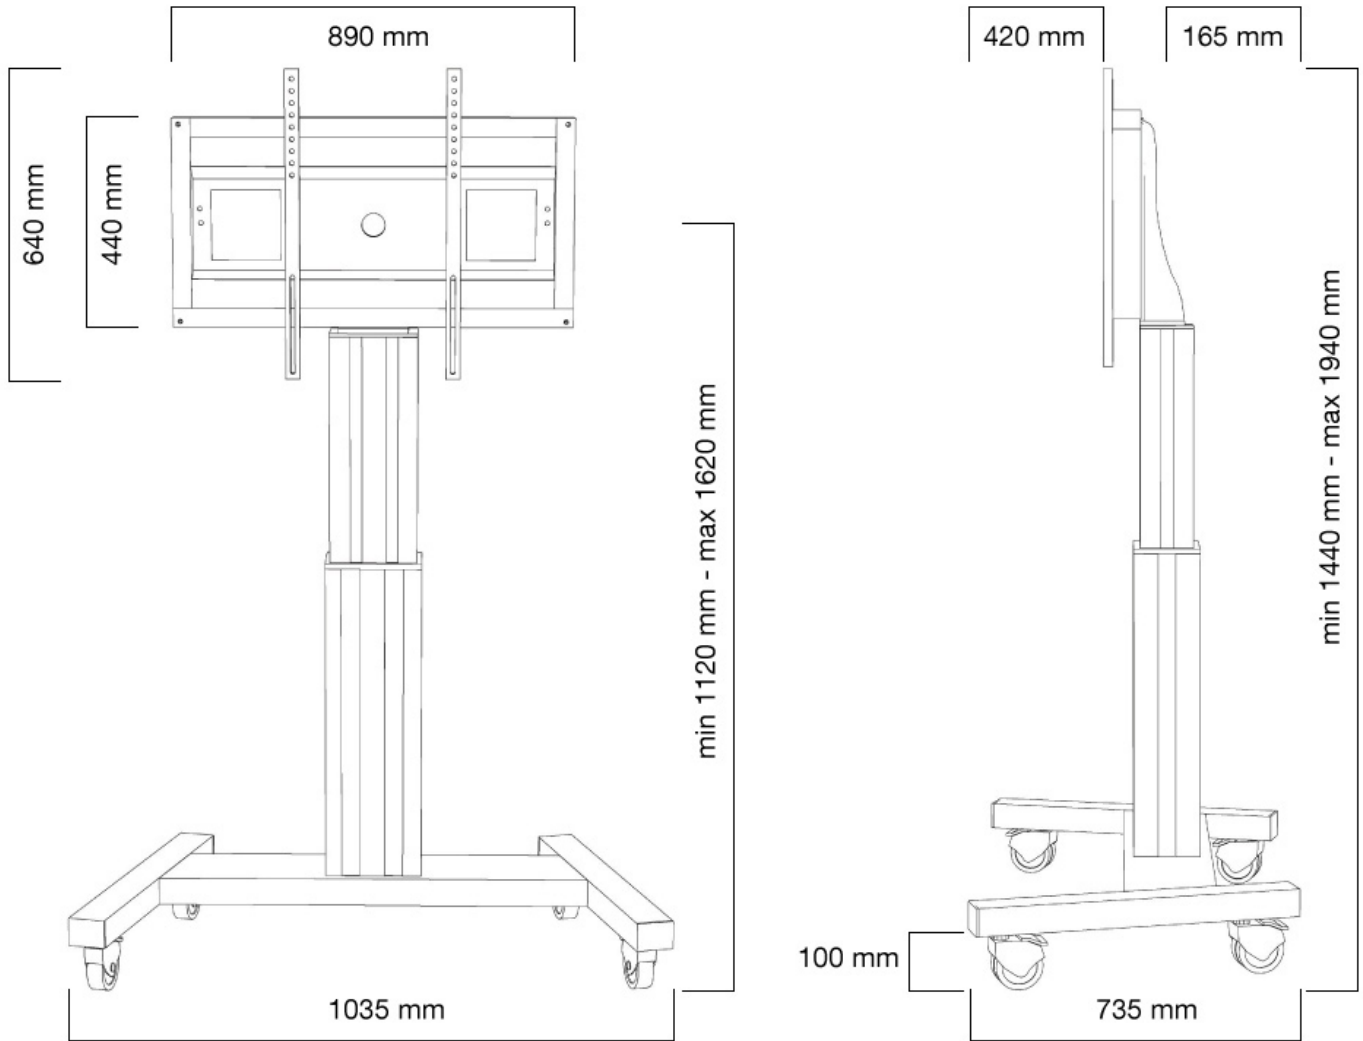

PLASMA-M2500BLACK SOPORTE DE SUELO MÓVIL NEOMOUNTS

Neomounts