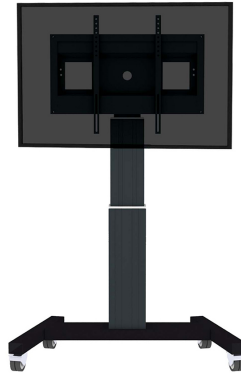

FUNCTIE

| | |
|-------------------|---------------------------------|
| Height adjustment | 111-161 cm |
| Lockable | Lockable - Padlock not included |
| Width | 104 cm |
| Depth | 74 cm |
| Adjustment type | Motorised |

NEOMOUNTS PLASMA-M2500BLACK TV TROLLEY 42-100" - MOTORISED

Neomounts

Neomounts

Neomounts PLASMA-M2500BLACK TV trolley - 42-100" - max 150 kg - motorised h 111-161 cm - VESA 300x200-800x600 - lockable (excl. lock) - black

With the Neomounts PLASMA-M2500BLACK automatic height adjustable floor stand you place a large format flat screen on the floor. Get optimal positioning for both standing and seated audiences, in any application, in any part of your location. Perfect to use in a class room, boardroom, presentation room or public entrance.

Easily roll this cart over doorways and thresholds with to the high quality wheels. The mobile electric floor lift is automatically height adjustable over a height of 50 cm with a remote control. From the floor to the center the distance of the screen is variable from 111 to 161 cm. The trolley features four solid castor wheels, of which the two front wheels are equipped with a brake.