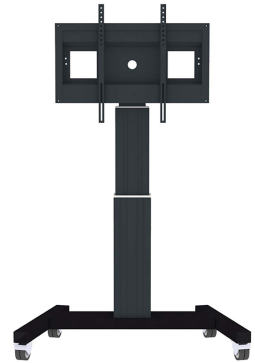

NEOMOUNTS PLASMA-M2500BLACK TV TROLLEY 42-100" - MOTORISED

Neomounts

Neomounts

Neomounts PLASMA-M2500BLACK TV trolley - 42-100" - max 150 kg - motorised h 111-161 cm - VESA 300x200-800x600 - lockable (excl. lock) - black

With the Neomounts PLASMA-M2500BLACK automatic height adjustable floor stand you place a large format flat screen on the floor. Get optimal positioning for both standing and seated audiences, in any application, in any part of your location. Perfect to use in a class room, boardroom, presentation room or public entrance.

The PLASMA-M2500BLACK is suited for screens between 42-100" and has a load capacity of 150 kg. The trolley is suitable for screens with a VESA hole pattern of 300x200 to 600x800 mm. Behind the screen is a 6 cm deep space available to mount a media player or mini-computer. Cables can be guided at the back of the mount.

Easily roll this cart over doorways and thresholds with to the high quality wheels. The mobile electric floor lift is automatically height adjustable over a height of 50 cm with a remote control. From the floor to the center the distance of the screen is variable from 111 to 161 cm. The trolley features four solid castor wheels, of which the two front wheels are equipped with a brake.