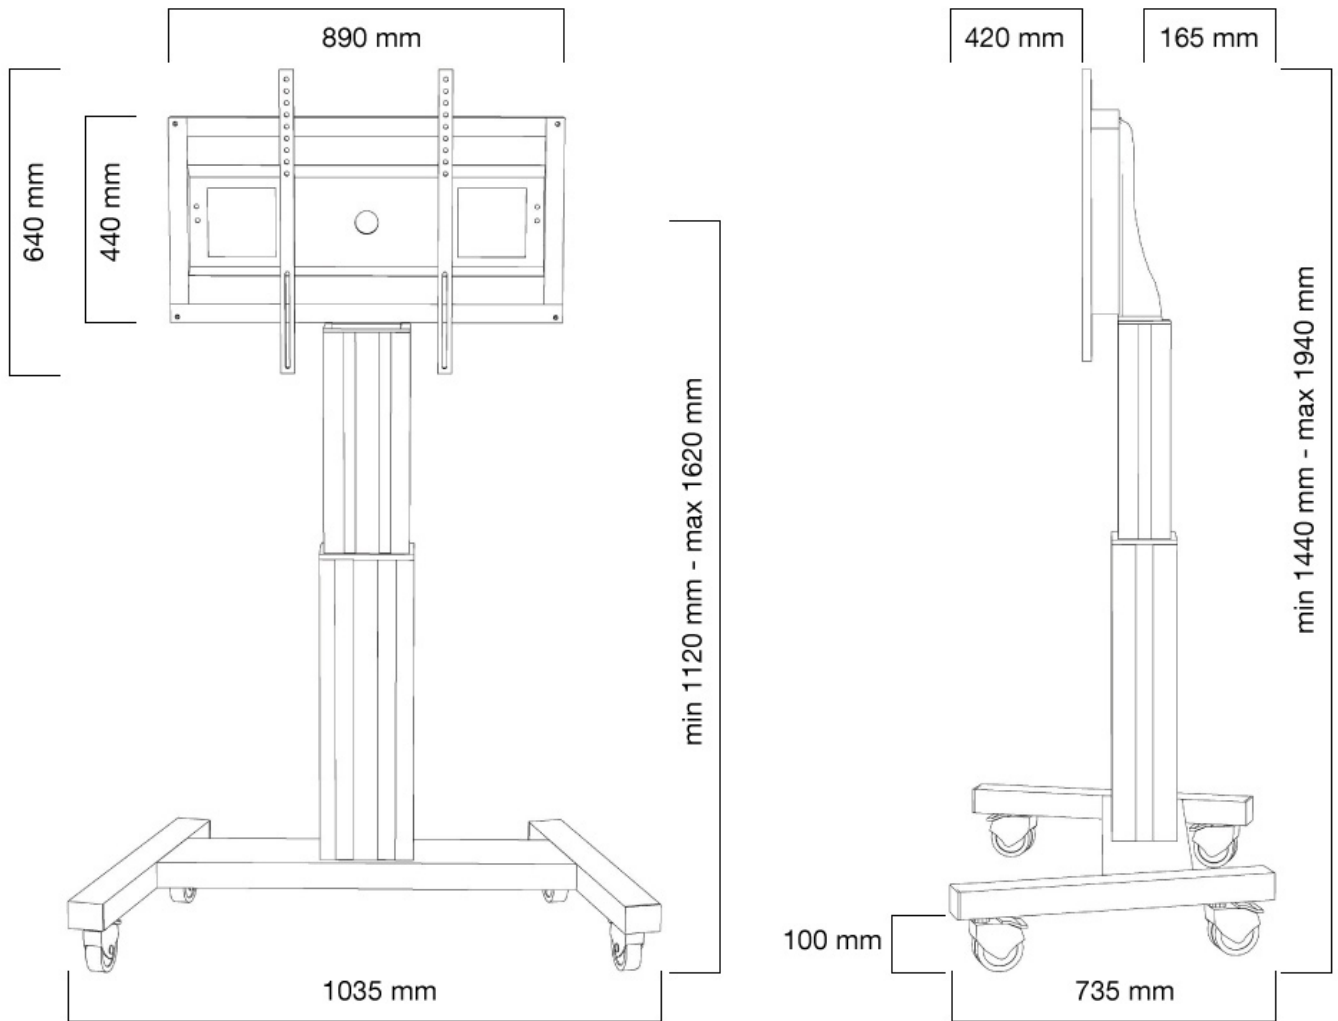

PLASMA-M2500BLACK

SPECIFICATIONS

GENERAL

Min. screen size*	42
Max. screen size*	100
Max. weight	150
Screens	1
VESA minimum	300x200 mm
VESA maximum	800x600 mm

FUNCTIE

Height adjustment	111-161 cm
Lockable	Lockable - Padlock not included
Width	104 cm
Depth	74 cm
Adjustment type	Motorised

INFORMATION

Color	Black
Main material	Steel
Warranty	5 year

*Please note: The inch sizes stated are just an indication, combined with the weight and VESA sizes. The maximum weight and VESA size are absolute restrictions for the products and should not be exceeded.

NEOMOUNTS PLASMA-M2500BLACK TV TROLLEY 42-100" - MOTORISED

Neomounts

Neomounts

Neomounts PLASMA-M2500BLACK TV trolley - 42-100" - max 150 kg - motorised h 111-161 cm - VESA 300x200-800x600 - lockable (excl. lock) - black

With the Neomounts PLASMA-M2500BLACK automatic height adjustable floor stand you place a large format flat screen on the floor. Get optimal positioning for both standing and seated audiences, in any application, in any part of your location. Perfect to use in a class room, boardroom, presentation room or public entrance.

The PLASMA-M2500BLACK is suited for screens between 42-100" and has a load capacity of 150 kg. The trolley is suitable for screens with a VESA hole pattern of 300x200 to 600x800 mm. Behind the screen is a 6 cm deep space available to mount a media player or mini-computer. Cables can be guided at the back of the mount.

Easily roll this cart over doorways and thresholds with to the high quality wheels. The mobile electric floor lift is automatically height adjustable over a height of 50 cm with a remote control. From the floor to the center the distance of the screen is variable from 111 to 161 cm. The trolley features four solid castor wheels, of which the two front wheels are equipped with a brake.

The Neomounts PLASMA-M2500BLACK comes in a black RAL 9005 color and is a great choice for space saving placement or when wall-, ceiling mounting or desk placement is not an option.

All installation material is included with the product.

PLASMA-M2500BLACK

NEOMOUNTS PLASMA-M2500BLACK TV TROLLEY 42-100" - MOTORISED

Neomounts