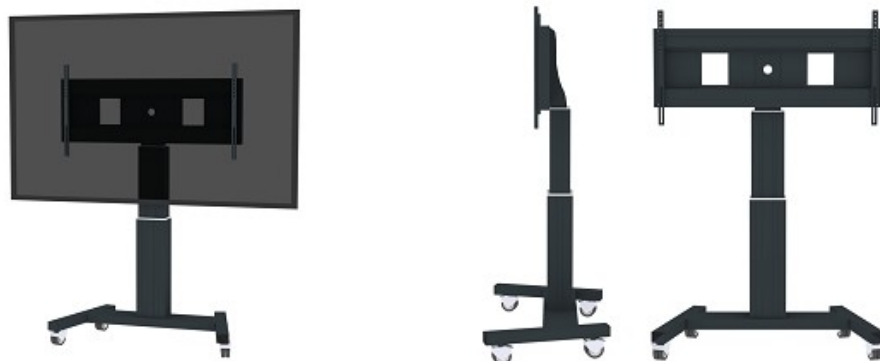

NEWSTAR FLAT SCREEN FLOOR STAND

The PLASMA-M2500BLACKMS is a motorized floor stand for flat screens from 42" up to 100".

With the NewStar PLASMA-M2500BLACKMS automatic height adjustable floor stand you place a large format flat screen on the floor. Get optimal positioning for both standing and seated audiences, in any application, in any part of your location. Perfect to use in a class room, boardroom, presentation room or public entrance.

The PLASMA-M2500BLACKMS is suited for screens between 42" - 100" and has a load capacity of 150 kg. The trolley is suitable for screens with a VESA hole pattern of 200x200 to 1200x600 mm. This model is also suitable for the Microsoft Surface Hub 84". Behind the screen is a 6 cm deep space available to mount a media player or mini-computer. Cables can be guided at the back of the mount.

Easily roll this cart over doorways and thresholds with to the high quality wheels. The mobile electric floor lift is automatically height adjustable over a height of 50 cm with a remote control. From the floor to the center the distance of the screen is variable from 101 cm to 157 cm.

The NewStar PLASMA-M2500BLACKMS comes in a black RAL 9005 color and is a great choice for space saving placement or when wall-, ceiling mounting or desk placement is not an option.

SPECIFICATIONS

Color	Black
Warranty	5 year
VESA minimum	200x200 mm
Screens	1
Max. weight	150
Screen size	42 - 100"
Height	101 - 157 cm
VESA maximum	1200x600 mm
EAN code	