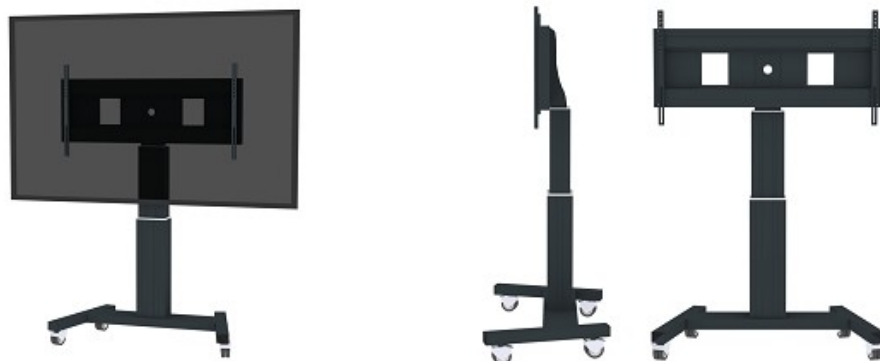

MEUBLE SUR ROULETTES NEWSTAR POUR

Le support mobile NewStar, modèle PLASMA-M2500BLACKMS est un socle mobile motorisé au sol pour les écrans plats jusqu'à 100".

With the NewStar PLASMA-M2500BLACKMS automatic height adjustable floor stand you place a large format flat screen on the floor. Get optimal positioning for both standing and seated audiences, in any application, in any part of your location. Perfect to use in a class room, boardroom, presentation room or public entrance.

The PLASMA-M2500BLACKMS is suited for screens between 42" - 100" and has a load capacity of 150 kg. The trolley is suitable for screens with a VESA hole pattern of 200x200 to 1200x600 mm. This model is also suitable for the Microsoft Surface Hub 84". Behind the screen is a 6 cm deep space available to mount a media player or mini-computer. Cables can be guided at the back of the mount.

Easily roll this cart over doorways and thresholds with to the high quality wheels. The mobile electric floor lift is automatically height adjustable over a height of 50 cm with a remote control. From the floor to the center the distance of the screen is variable from 101 cm to 157 cm.

The NewStar PLASMA-M2500BLACKMS comes in a black RAL 9005 color and is a great choice for space saving placement or when wall-, ceiling mounting or desk placement is not an option.

CARACTÉRISTIQUES

Couleur	Noir
Garantie	5 année
VESA minimum	200x200 mm
Écrans	1
Poids maximal	150
Dimension	42 - 100"
Hauteur	101 - 157 cm
VESA maximum	1200x600 mm
EAN code	