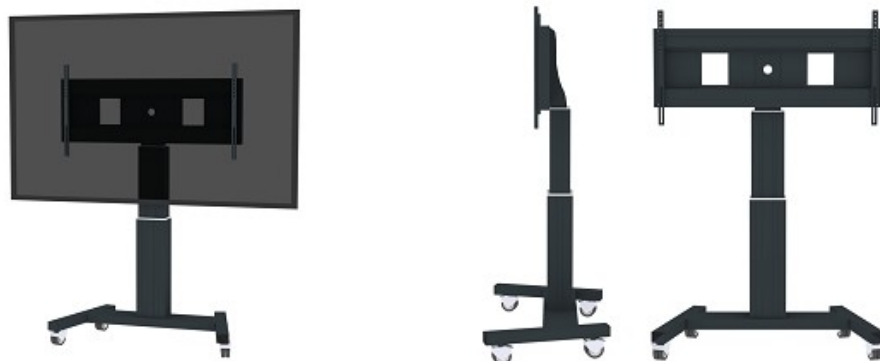

MOBILETTO NEWSTAR PORTATILE PER TV

PLASMA-M2500BLACKMS è un mobiletto portatile per schermi LCD/LED/Plasma fino a 100".

With the NewStar PLASMA-M2500BLACKMS automatic height adjustable floor stand you place a large format flat screen on the floor. Get optimal positioning for both standing and seated audiences, in any application, in any part of your location. Perfect to use in a class room, boardroom, presentation room or public entrance.

The PLASMA-M2500BLACKMS is suited for screens between 42" - 100" and has a load capacity of 150 kg. The trolley is suitable for screens with a VESA hole pattern of 200x200 to 1200x600 mm. This model is also suitable for the Microsoft Surface Hub 84". Behind the screen is a 6 cm deep space available to mount a media player or mini-computer. Cables can be guided at the back of the mount.

Easily roll this cart over doorways and thresholds with to the high quality wheels. The mobile electric floor lift is automatically height adjustable over a height of 50 cm with a remote control. From the floor to the center of the screen is variable from 101 cm to 157 cm.

The NewStar PLASMA-M2500BLACKMS comes in a black RAL 9005 color and is a great choice for space saving placement or when wall-, ceiling mounting or desk placement is not an option.

SPECIFICAZIONI

Colore	Nero
Garanzia	5 anno
VESA minima	200x200 mm
Schermi	1
Peso massimo	150
Dimensioni	42 - 100"
Altezza	101 - 157 cm
VESA massima	1200x600 mm
EAN code	