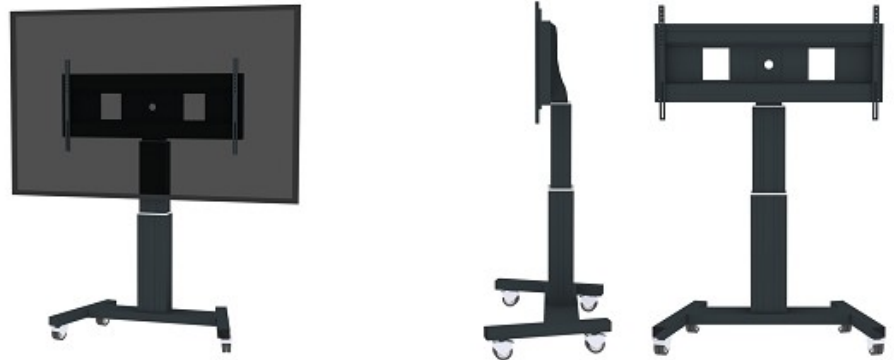

SOPORTE DE SUELO MÓVIL NEWSTAR PARA

El PLASMA-M2500BLACKMS es un soporte de suelo móvil para pantallas LCD/LED/Plasma de hasta 100".

With the NewStar PLASMA-M2500BLACKMS automatic height adjustable floor stand you place a large format flat screen on the floor. Get optimal positioning for both standing and seated audiences, in any application, in any part of your location. Perfect to use in a class room, boardroom, presentation room or public entrance.

The PLASMA-M2500BLACKMS is suited for screens between 42" - 100" and has a load capacity of 150 kg. The trolley is suitable for screens with a VESA hole pattern of 200x200 to 1200x600 mm. This model is also suitable for the Microsoft Surface Hub 84". Behind the screen is a 6 cm deep space available to mount a media player or mini-computer. Cables can be guided at the back of the mount.

Easily roll this cart over doorways and thresholds with to the high quality wheels. The mobile electric floor lift is automatically height adjustable over a height of 50 cm with a remote control. From the floor to the center of the screen is variable from 101 cm to 157 cm.

The NewStar PLASMA-M2500BLACKMS comes in a black RAL 9005 color and is a great choice for space saving placement or when wall-, ceiling mounting or desk placement is not an option.

ESPECIFICACIONES

Color	Negro
Garantía	5 año
VESA mínimo	200x200 mm
Pantallas	1
Peso máximo	150
Tamaño	42 - 100"
Altura	101 - 157 cm
VESA máximo	1200x600 mm
EAN code	