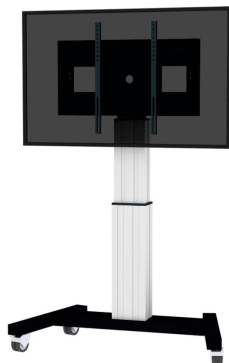

## PLASMA-M2500SILVER SOPORTE DE SUELO MÓVIL NEOMOUNTS BY

El PLASMA-M2500SILVER es un soporte de suelo móvil para pantallas LCD/LED/Plasma de hasta 100".

With the Neomounts by Newstar PLASMA-M2500SILVER automatic height adjustable floor stand you place a large format flat screen on the floor. Get optimal positioning for both standing and seated audiences, in any application, in any part of your location. Perfect to use in a class room, boardroom, presentation room or public entrance.

The PLASMA-M2500SILVER is suited for screens between 42" - 100" and has a load capacity of 150 kg. The trolley is suitable for screens with a VESA hole pattern of 200x200, 200x400, 400x400, 400x600 to 600x800 mm. Behind the screen is a 6 cm deep space available to mount a media player or mini-computer. Cables can be guided at the back of the mount.

Easily roll this cart over doorways and thresholds with to the high quality wheels. The mobile electric floor lift is automatically height adjustable over a height of 50 cm with a remote control. From the floor to the center the distance of the screen is variable from 111 cm to 161 cm.