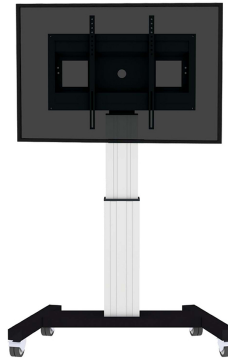

PLASMA-M2500SILVER SOPORTE DE SUELO MÓVIL NEOMOUNTS

ESPECIFICACIONES

GENERAL

Tamaño mín. pantalla*	42 inch
Tamaño máx. pantalla*	100 inch
Peso mínimo	0 kg (por pantalla)
Peso máximo	150 kg (por pantalla)
Pantallas	1
VESA mínimo	200x200 mm
VESA máximo	800x600 mm

Neomounts

Neomounts

El PLASMA-M2500SILVER es un soporte de suelo móvil para pantallas LCD/LED/Plasma de hasta 100".

With the Neomounts PLASMA-M2500SILVER automatic height adjustable floor stand you place a large format flat screen on the floor. Get optimal positioning for both standing and seated audiences, in any application, in any part of your location. Perfect to use in a class room, boardroom, presentation room or public entrance.

The PLASMA-M2500SILVER is suited for screens between 42" - 100" and has a load capacity of 150 kg. The trolley is suitable for screens with a VESA hole pattern of 200x200, 200x400, 400x400, 400x600 to 600x800 mm. Behind the screen is a 6 cm deep space available to mount a media player or mini-computer. Cables can be guided at the back of the mount.

Easily roll this cart over doorways and thresholds with to the high quality wheels. The mobile electric floor lift is automatically height adjustable over a height of 50 cm with a remote control. From the floor to the center the distance of the screen is variable from 111 cm to 161 cm. The trolley features four solid castor wheels, of which the two front wheels are equipped with a brake.