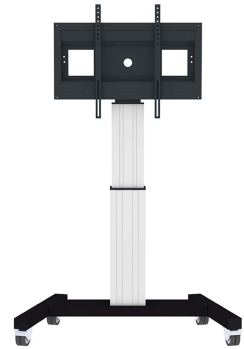

PLASMA-M2500SILVER SOPORTE DE SUELO MÓVIL NEOMOUNTS

ESPECIFICACIONES

GENERAL

Tamaño mín. pantalla*	42 inch
Tamaño máx. pantalla*	100 inch
Peso mínimo	0 kg (por pantalla)
Peso máximo	150 kg (por pantalla)
Pantallas	1
VESA mínimo	200x200 mm
VESA máximo	800x600 mm

Neomounts

Neomounts

El PLASMA-M2500SILVER es un soporte de suelo móvil para pantallas LCD/LED/Plasma de hasta 100".

With the Neomounts PLASMA-M2500SILVER automatic height adjustable floor stand you place a large format flat screen on the floor. Get optimal positioning for both standing and seated audiences, in any application, in any part of your location. Perfect to use in a class room, boardroom, presentation room or public entrance.

The PLASMA-M2500SILVER is suited for screens between 42" - 100" and has a load capacity of 150 kg. The trolley is suitable for screens with a VESA hole pattern of 200x200, 200x400, 400x400, 400x600 to 600x800 mm. Behind the screen is a 6 cm deep space available to mount a media player or mini-computer. Cables can be guided at the back of the mount.

Easily roll this cart over doorways and thresholds with to the high quality wheels. The mobile electric floor lift is automatically height adjustable over a height of 50 cm with a remote control. From the floor to the center the distance of the screen is variable from 111 cm to 161 cm. The trolley features four solid castor wheels, of which the two front wheels are equipped with a brake.