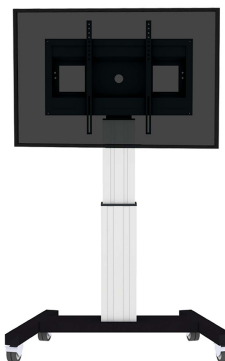

PLASMA-M2500SILVER SOPORTE DE SUELO MÓVIL NEOMOUNTS

ESPECIFICACIONES

GENERAL

Tamaño mín. pantalla*	42 inch
Tamaño máx. pantalla*	100 inch
Peso mínimo	0 kg (por pantalla)
Peso máximo	150 kg (por pantalla)
Pantallas	1
VESA mínimo	200x200 mm
VESA máximo	800x600 mm

Neomounts

Neomounts

El PLASMA-M2500SILVER es un soporte de suelo móvil para pantallas LCD/LED/Plasma de hasta 100".

With the Neomounts PLASMA-M2500SILVER automatic height adjustable floor stand you place a large format flat screen on the floor. Get optimal positioning for both standing and seated audiences, in any application, in any part of your location. Perfect to use in a class room, boardroom, presentation room or public entrance.

The PLASMA-M2500SILVER is suited for screens between 42" - 100" and has a load capacity of 150 kg. The trolley is suitable for screens with a VESA hole pattern of 200x200, 200x400, 400x400, 400x600 to 600x800 mm. Behind the screen is a 6 cm deep space available to mount a media player or mini-computer. Cables can be guided at the back of the mount.

Easily roll this cart over doorways and thresholds with to the high quality wheels. The mobile electric floor lift is automatically height adjustable over a height of 50 cm with a remote control. From the floor to the center the distance of the screen is variable from 111 cm to 161 cm. The trolley features four solid castor wheels, of which the two front wheels are equipped with a brake.