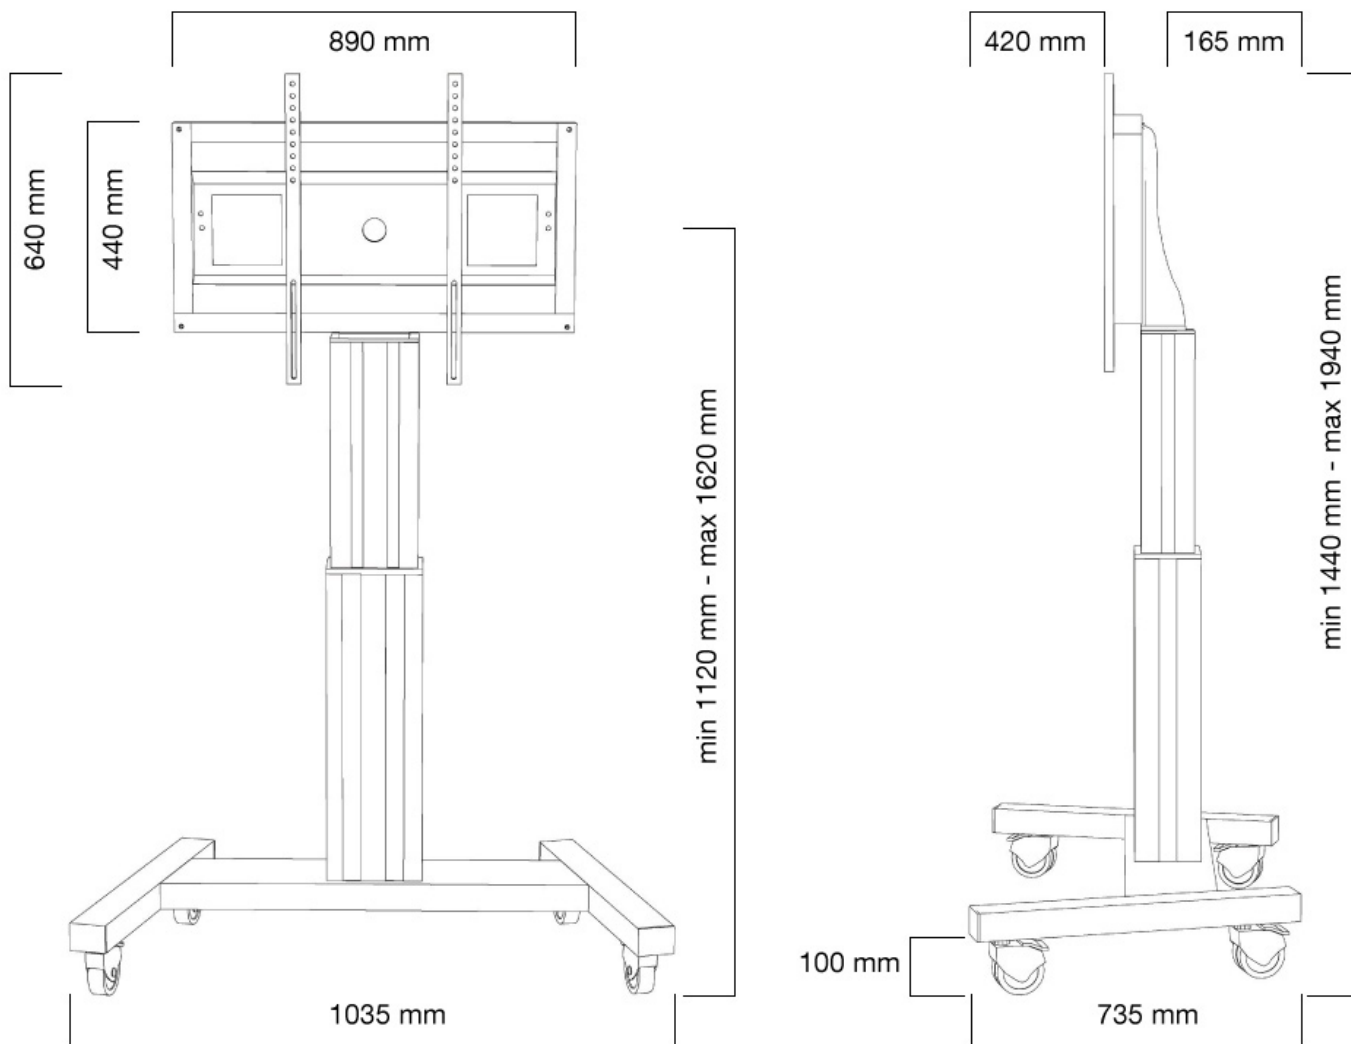

PLASMA-M2500SILVER SOPORTE DE SUELO MÓVIL NEOMOUNTS

Neomounts