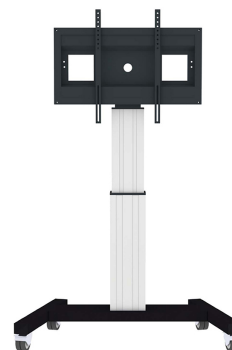

FUNCIONALIDAD

Ajuste de altura	111-161 cm
Bloqueable	Bloqueable - Candado no incluido
Ancho	104 cm
Profundidad	74 cm
Tipo de ajuste	Motorizado

INFORMACIÓN

Color	Plata
Material principal	Acero
Garantía	5 años
EAN code	8717371445928

Neomounts

Neomounts

El PLASMA-M2500SILVER es un soporte de suelo móvil para pantallas LCD/LED/Plasma de hasta 100".

With the Neomounts PLASMA-M2500SILVER automatic height adjustable floor stand you place a large format flat screen on the floor. Get optimal positioning for both standing and seated audiences, in any application, in any part of your location. Perfect to use in a class room, boardroom, presentation room or public entrance.

The PLASMA-M2500SILVER is suited for screens between 42" - 100" and has a load capacity of 150 kg. The trolley is suitable for screens with a VESA hole pattern of 200x200, 200x400, 400x400, 400x600 to 600x800 mm. Behind the screen is a 6 cm deep space available to mount a media player or mini-computer. Cables can be guided at the back of the mount.

Easily roll this cart over doorways and thresholds with to the high quality wheels. The mobile electric floor lift is automatically height adjustable over a height of 50 cm with a remote control. From the floor to the center the distance of the screen is variable from 111 cm to 161 cm. The trolley features four solid castor wheels, of which the two front wheels are equipped with a brake.