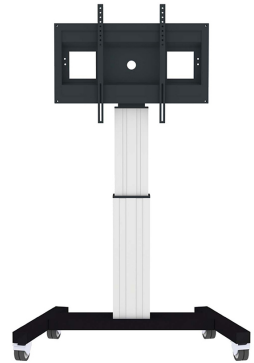

NEOMOUNTS PLASMA-M2500SILVER TV TROLLEY 42-100" - MOTORISED

Neomounts

Neomounts

Neomounts PLASMA-M2500SILVER TV trolley - 42-100" - max 150 kg - motorised h 111-161 cm - VESA 300x200-800x600 - lockable (excl. lock) - silver

With the Neomounts PLASMA-M2500SILVER automatic height adjustable floor stand you place a large format flat screen on the floor. Get optimal positioning for both standing and seated audiences, in any application, in any part of your location. Perfect to use in a class room, boardroom, presentation room or public entrance.

The PLASMA-M2500SILVER is suited for screens between 42-100" and has a load capacity of 150 kg. The trolley is suitable for screens with a VESA hole pattern of 300x200 to 600x800 mm. Behind the screen is a 6 cm deep space available to mount a media player or mini-computer. Cables can be guided at the back of the mount.

Easily roll this cart over doorways and thresholds with to the high quality wheels. The mobile electric floor lift is automatically height adjustable over a height of 50 cm with a remote control. From the floor to the center the distance of the screen is variable from 111 to 161 cm. The trolley features four solid castor wheels, of which the two front wheels are equipped with a brake.