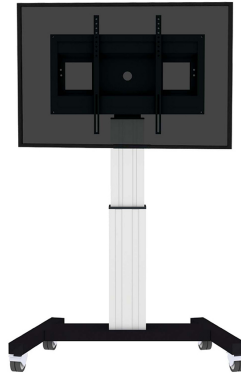

PLASMA-M2500SILVER

SPECIFICATIONS

GENERAL

Min. screen size*	42
Max. screen size*	100
Min. weight	0
Max. weight	150
Screens	1
VESA maximum	800x600 mm
VESA minimum	300x200 mm

FUNCTIE

Height adjustment	111-161 cm
Lockable	Lockable - Padlock not included
Width	104 cm
Depth	74 cm
Adjustment type	Motorised

NEOMOUNTS PLASMA-M2500SILVER TV TROLLEY 42-100" - MOTORISED

Neomounts

Neomounts

Neomounts PLASMA-M2500SILVER TV trolley - 42-100" - max 150 kg - motorised h 111-161 cm - VESA 300x200-800x600 - lockable (excl. lock) - silver

With the Neomounts PLASMA-M2500SILVER automatic height adjustable floor stand you place a large format flat screen on the floor. Get optimal positioning for both standing and seated audiences, in any application, in any part of your location. Perfect to use in a class room, boardroom, presentation room or public entrance.

Easily roll this cart over doorways and thresholds with to the high quality wheels. The mobile electric floor lift is automatically height adjustable over a height of 50 cm with a remote control. From the floor to the center the distance of the screen is variable from 111 to 161 cm. The trolley features four solid castor wheels, of which the two front wheels are equipped with a brake.