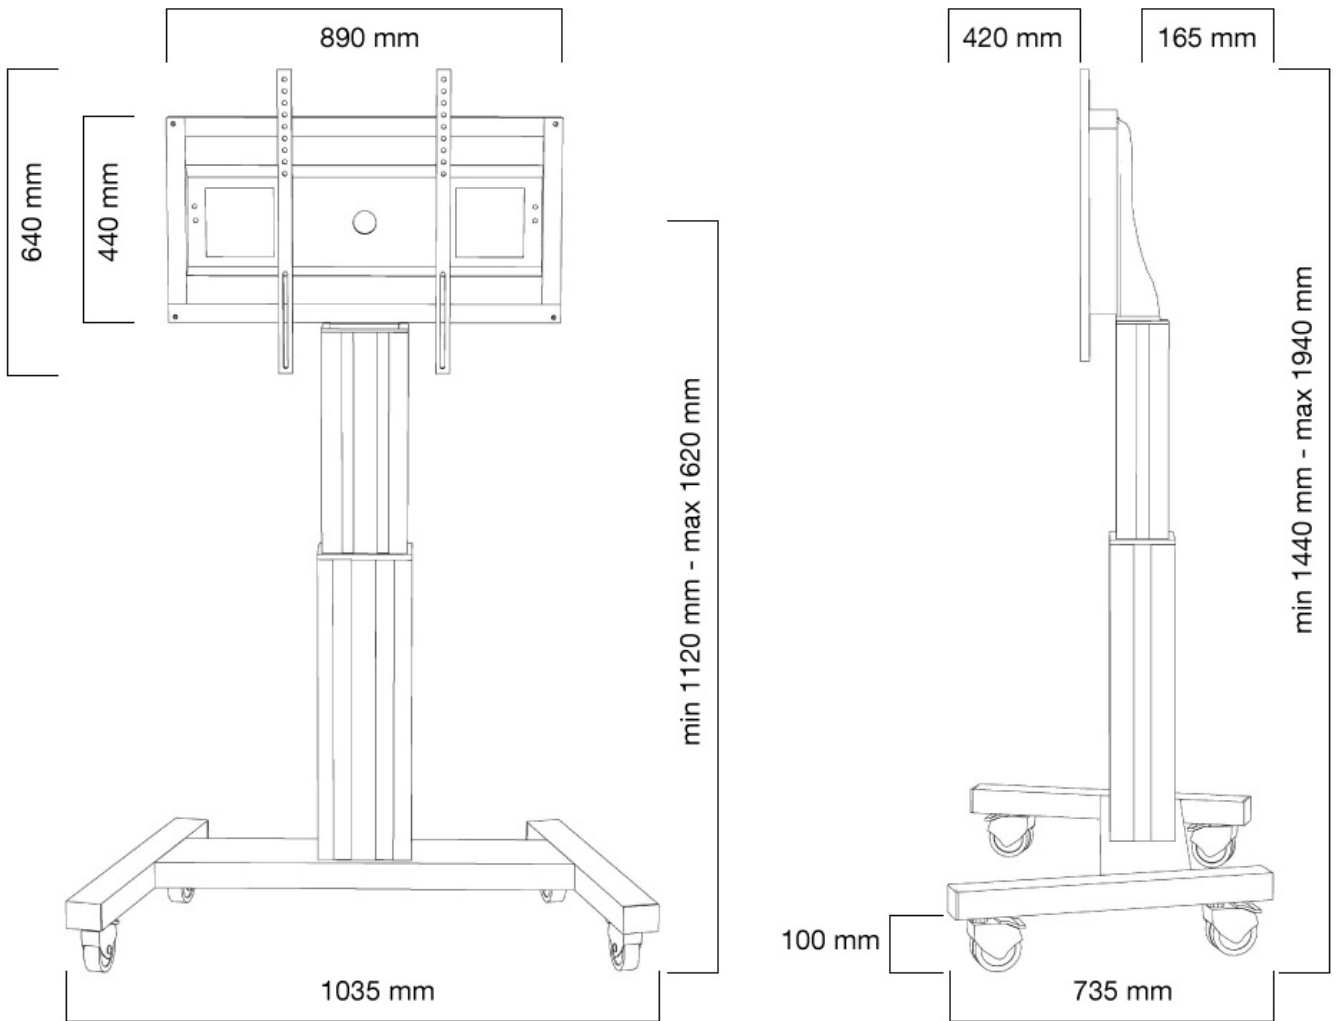

PLASMA-M2500SILVER

SPECIFICATIONS

GENERAL

Min. screen size*	42
Max. screen size*	100
Min. weight	0
Max. weight	150
Screens	1
VESA maximum	800x600 mm
VESA minimum	300x200 mm

FUNCTIE

Height adjustment	111-161 cm
Lockable	Lockable - Padlock not included
Width	104 cm
Depth	74 cm
Adjustment type	Motorised

INFORMATION

Color	Silver
Main material	Steel
Warranty	5 year

*Please note: The inch sizes stated are just an indication, combined with the weight and VESA sizes. The maximum weight and VESA size are absolute restrictions for the products and should not be exceeded.

NEOMOUNTS PLASMA-M2500SILVER TV TROLLEY 42-100" - MOTORISED

Neomounts

Neomounts

Neomounts PLASMA-M2500SILVER TV trolley - 42-100" - max 150 kg - motorised h 111-161 cm - VESA 300x200-800x600 - lockable (excl. lock) - silver

With the Neomounts PLASMA-M2500SILVER automatic height adjustable floor stand you place a large format flat screen on the floor. Get optimal positioning for both standing and seated audiences, in any application, in any part of your location. Perfect to use in a class room, boardroom, presentation room or public entrance.

The PLASMA-M2500SILVER is suited for screens between 42-100" and has a load capacity of 150 kg. The trolley is suitable for screens with a VESA hole pattern of 300x200 to 600x800 mm. Behind the screen is a 6 cm deep space available to mount a media player or mini-computer. Cables can be guided at the back of the mount.

Easily roll this cart over doorways and thresholds with to the high quality wheels. The mobile electric floor lift is automatically height adjustable over a height of 50 cm with a remote control. From the floor to the center the distance of the screen is variable from 111 to 161 cm. The trolley features four solid castor wheels, of which the two front wheels are equipped with a brake.

The Neomounts PLASMA-M2500SILVER comes in a silver color and is a great choice for space saving placement or when wall-, ceiling mounting or desk placement is not an option.

All installation material is included with the product.

PLASMA-M2500SILVER

NEOMOUNTS PLASMA-M2500SILVER TV TROLLEY 42-100" - MOTORISED

Neomounts