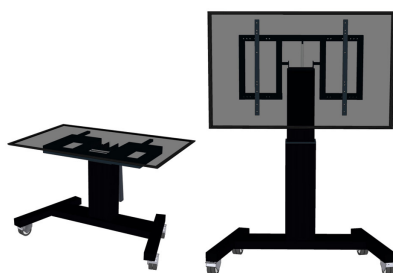

SOPORTE DE SUELO MÓVIL NEOMOUNTS BY

El PLASMA-M2500TBLACK es un soporte de suelo móvil para pantallas LCD/LED/Plasma de hasta 100".

ESPECIFICACIONES

Ajuste de la altura	Motorizado
Altura	89 - 139 cm
Ancho	104 cm
Color	Negro
Garantía	5 años
Inclinación (grados)	90°
Mantenimiento de cable	Sí
Pantallas	1
Patrón VESA	400x400 400x300 400x500 400x600 440x400 600x200 600x300 600x400 600x500 600x600 800x200 800x400 800x500 800x600
Peso máximo	150
Peso mínimo	0
Profundidad	74 cm
Tamaño máximo de la pantalla	100"
Tamaño mínimo de la pantalla	42"
Tipo	Inclinación
VESA máximo	800x600 mm
VESA mínimo	400x200 mm
EAN code	8717371445973

With the Neomounts by Newstar PLASMA-M2500TBLACK automatic height adjustable floor stand you place a large format flat screen on the floor. Get optimal positioning for both standing and seated audiences, in any application, in any part of your location. Perfect to use in a class room, boardroom, presentation room or public entrance.

The PLASMA-M2500TBLACK has a 90 degree tilt function with allows the (touch)screen to be used in table-top mode. The stand is suited for screens between 42" - 100" and has a load capacity of 150 kg. The trolley is suitable for screens with a VESA hole pattern of 400x200 to 800x600 mm. Cables can be guided at the back of the mount.

Easily roll this cart over doorways and thresholds with to the high quality wheels. The mobile electric floor lift is automatically height adjustable over a height of 50 cm with a remote control. From the floor to the center the distance of the screen is variable from 89 cm to 139 cm (vertical) and from 95 cm to 145 cm (horizontal).