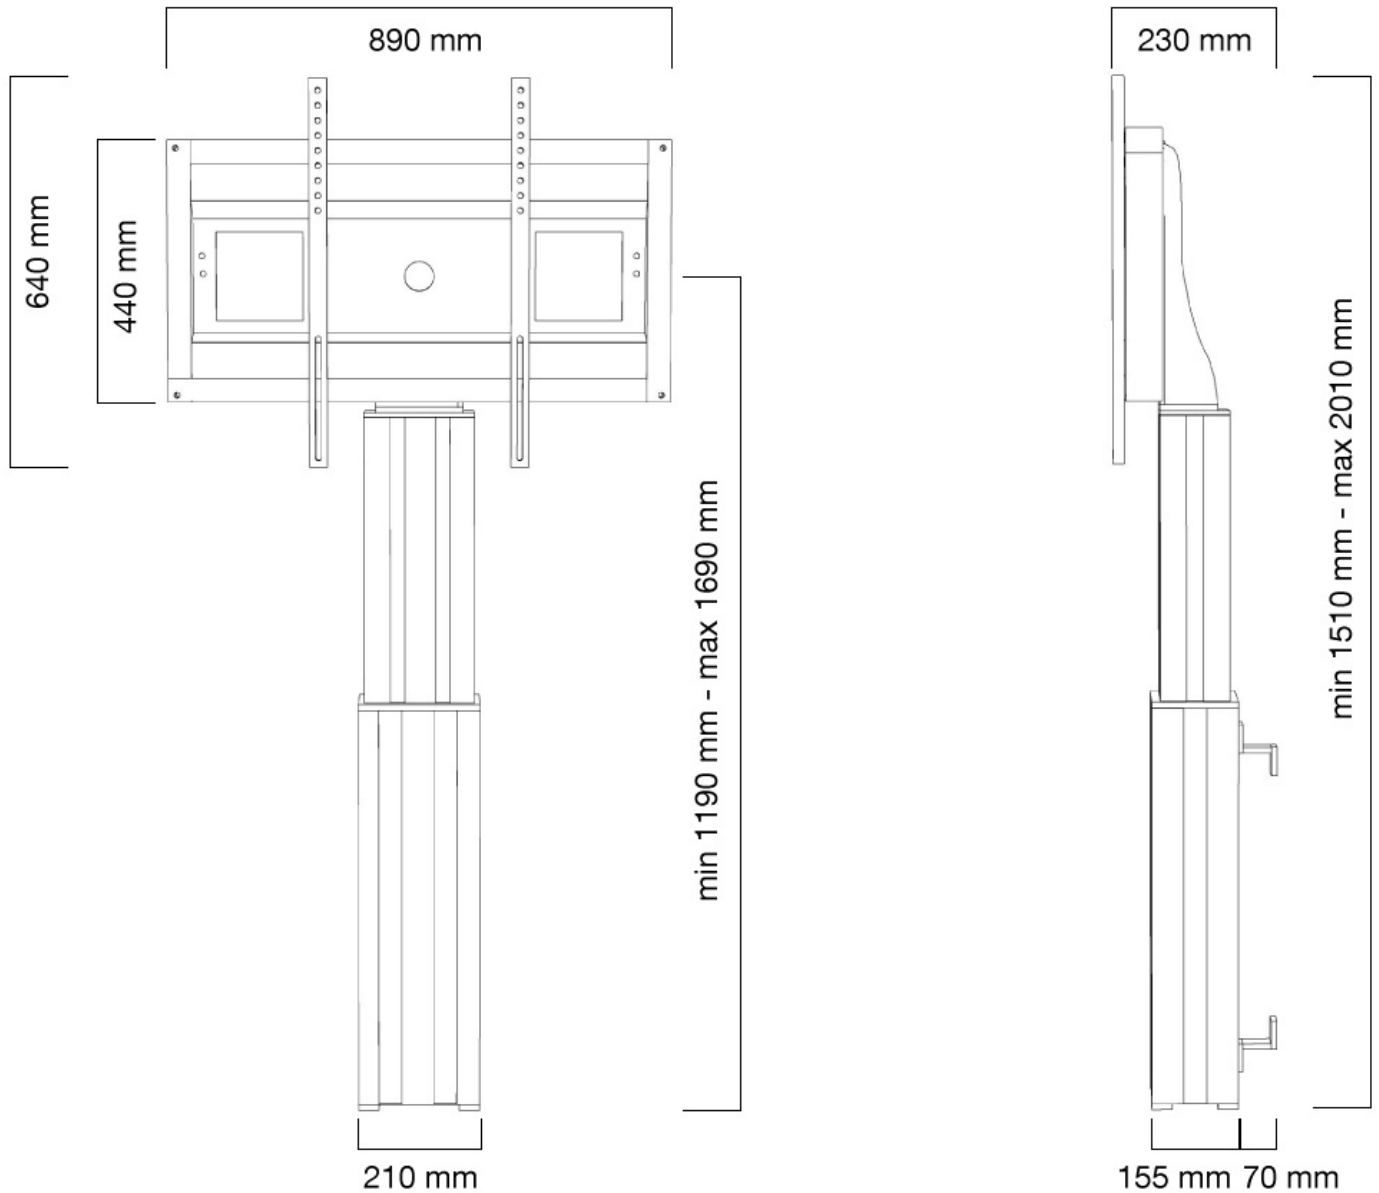

PLASMA-W2500BLACK

SPECIFICATIONS

GENERAL

Min. screen size*	42
Max. screen size*	100
Min. weight	0
Max. weight	150
Screens	1
VESA maximum	800x600 mm
VESA minimum	300x200 mm

FUNCTIE

Type	Fixed
Height adjustment	119-169 cm
Width adjustment	89 cm
Lockable	Lockable - Padlock not included
Adjustment type	Motorised

INFORMATION

Color	Black
Main material	Steel
Warranty	5 year

*Please note: The inch sizes stated are just an indication, combined with the weight and VESA sizes. The maximum weight and VESA size are absolute restrictions for the products and should not be exceeded.

NEOMOUNTS PLASMA-W2500BLACK TV FLOOR STAND 42-100" - WALL - MOTORISED

Neomounts

Neomounts

Neomounts PLASMA-W2500BLACK TV floor stand - 42-100" - wall - max 150 kg - motorised h 119-169 cm - VESA 300x200-800x600 - lockable (excl. lock) - black

With the Neomounts PLASMA-W2500BLACK automatic height adjustable floor stand you place a large format flat screen on the floor and anchor it to the wall with the included wall mounts (7 cm distance). Get optimal positioning for both standing and seated audiences, in any application, in any part of your location. Perfect to use in a class room, boardroom, presentation room or public entrance.

The PLASMA-W2500BLACK is suited for screens between 42- 100" and has a load capacity of 150 kg. The mount is suitable for screens with a VESA hole pattern of 300x200 to 800x600 mm.

The mobile electric floor lift is automatically height adjustable over a height of 50 cm with a remote control. From the floor to the center the distance of the screen is variable from 119-169 cm. The position can be perfectly leveled with four adjustable feet under the central column.

Behind the screen is a 6 cm deep space available to mount a media player or mini-computer. Cables can be guided at the back of the mount. The Neomounts PLASMA-W2500BLACK comes in a black RAL 9005 color and all installation material is included with the product. Warranty: 5 year.

PLASMA-W2500BLACK

NEOMOUNTS PLASMA-W2500BLACK TV FLOOR
STAND 42-100" - WALL - MOTORISED

Neomounts