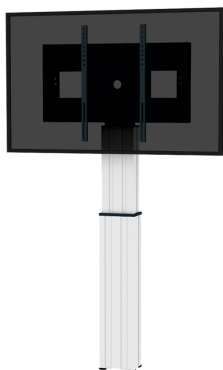

SOPORTE DE SUELO MÓVIL NEOMOUNTS BY

El PLASMA-W2500SILVER es un soporte de pared motorizado para pantallas de hasta 100".

ESPECIFICACIONES

Ajuste de la altura	Motorizado
Altura	119 - 169 cm
Ancho	89 cm
Color	Plata
Garantía	5 años
Mantenimiento de cable	Sí
Pantallas	1
Patrón VESA	200x200 200x300 200x400 300x200 300x300 400x400 400x300 400x500 400x600 440x400 600x200 600x300 600x400 600x500 600x600 800x200 800x400 800x500 800x600
Peso máximo	150
Peso mínimo	0
Tamaño máximo de la pantalla	100"
Tamaño mínimo de la pantalla	42"
Tipo	Fijo
VESA máximo	800x600 mm
VESA mínimo	200x200 mm
EAN code	8717371445881

With the Neomounts by Newstar PLASMA-W2500SILVER automatic height adjustable floor stand you place a large format flat screen on the floor and anchor it to the wall with the included wall mounts (7 cm distance). Get optimal positioning for both standing and seated audiences, in any application, in any part of your location. Perfect to use in a class room, boardroom, presentation room or public entrance.

The PLASMA-W2500SILVER is suited for screens between 42" - 100" and has a load capacity of 150 kg. The mount is suitable for screens with a VESA hole pattern of 200x200 to 800x600 mm.

The mobile electric floor lift is automatically height adjustable over a height of 50 cm with a remote control. From the floor to the center the distance of the screen is variable from 119-169 cm. The position can be perfectly leveled with four adjustable feet under the central column.

Behind the screen is a 6 cm deep space available to mount a media player or mini-computer. Cables can be guided at the back of the mount. The Neomounts by Newstar PLASMA-W2500SILVER comes in a RAL 9006 color and all installation material is included with the product. Warranty: 5 year.