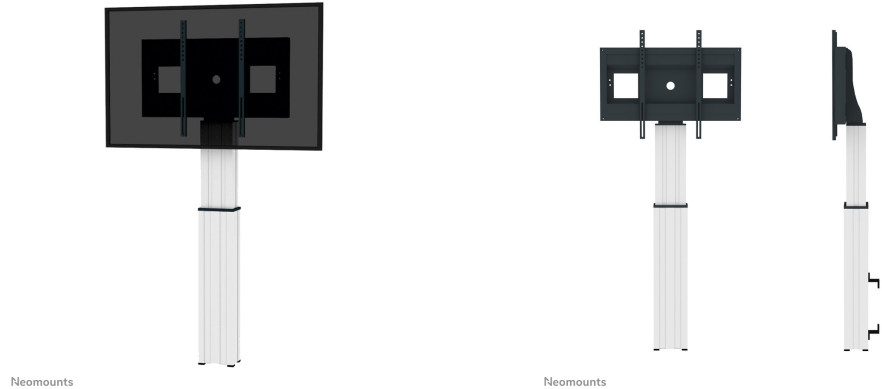

#### FUNCTIONALITY

Type	Fixed
Height adjustment	119-169 cm
Width adjustment	89 cm
Adjustment type	Motorised
Lockable	Lockable - Padlock not included

### Neomounts Motorised TV/LFD Wall Mount for 42"-100" screen, Height Adjustable - Silver

With the Neomounts PLASMA-W2500SILVER automatic height adjustable floor stand you place a large format flat screen on the floor and anchor it to the wall with the included wall mounts (7 cm distance). Get optimal positioning for both standing and seated audiences, in any application, in any part of your location. Perfect to use in a class room, boardroom, presentation room or public entrance.

The PLASMA-W2500SILVER is suited for screens between 42" - 100" and has a load capacity of 150 kg. The mount is suitable for screens with a VESA hole pattern of 200x200 to 800x600 mm.

The mobile electric floor lift is automatically height adjustable over a height of 50 cm with a remote control. From the floor to the center the distance of the screen is variable from 119-169 cm. The position can be perfectly leveled with four adjustable feet under the central column.

Behind the screen is a 6 cm deep space available to mount a media player or mini-computer. Cables can be guided at the back of the mount. The Neomounts PLASMA-W2500SILVER comes in a RAL 9006 color and all installation material is included with the product. Warranty: 5 year.