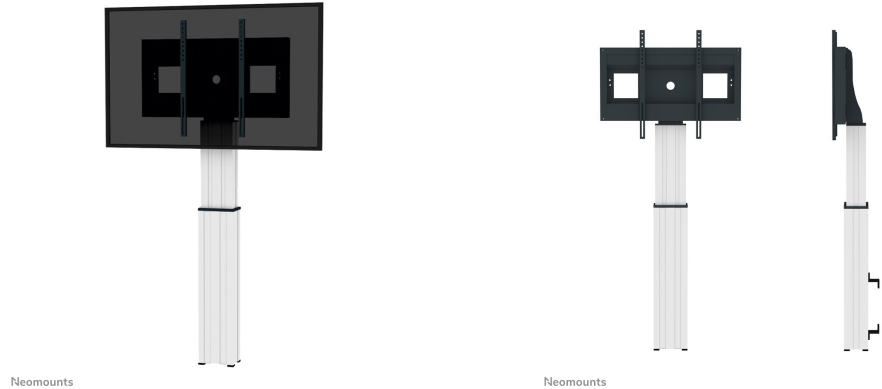

SOPORTE DE SUELO MÓVIL NEOMOUNTS

ESPECIFICACIONES

GENERAL

Tamaño mín. pantalla*	42 inch
Tamaño máx. pantalla*	100 inch
Peso mínimo	0 kg (por pantalla)
Peso máximo	150 kg (por pantalla)
Pantallas	1
VESA mínimo	200x200 mm
VESA máximo	800x600 mm

FUNCIONALIDAD

Tipo	Fijo
Ajuste de altura	119-169 cm
Ajuste de ancho	89 cm
Tipo de ajuste	Motorizado
Bloqueable	Bloqueable - Candado no incluido

INFORMACIÓN

Color	Plata
Material principal	Acero
Garantía	5 años
EAN code	8717371445881

El PLASMA-W2500SILVER es un soporte de pared motorizado para pantallas de hasta 100".

With the Neomounts PLASMA-W2500SILVER automatic height adjustable floor stand you place a large format flat screen on the floor and anchor it to the wall with the included wall mounts (7 cm distance). Get optimal positioning for both standing and seated audiences, in any application, in any part of your location. Perfect to use in a class room, boardroom, presentation room or public entrance.

The PLASMA-W2500SILVER is suited for screens between 42" - 100" and has a load capacity of 150 kg. The mount is suitable for screens with a VESA hole pattern of 200x200 to 800x600 mm.

The mobile electric floor lift is automatically height adjustable over a height of 50 cm with a remote control. From the floor to the center the distance of the screen is variable from 119-169 cm. The position can be perfectly leveled with four adjustable feet under the central column.