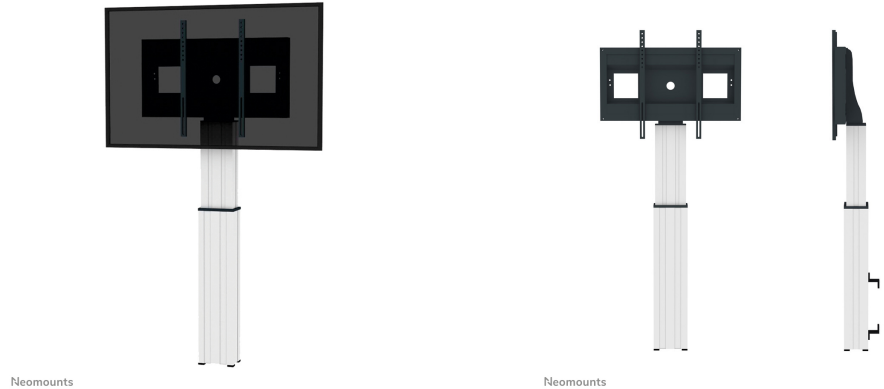

SOPORTE DE SUELO MÓVIL NEOMOUNTS

ESPECIFICACIONES

GENERAL

Tamaño mín. pantalla*	42 inch
Tamaño máx. pantalla*	100 inch
Peso mínimo	0 kg (por pantalla)
Peso máximo	150 kg (por pantalla)
Pantallas	1
VESA mínimo	200x200 mm
VESA máximo	800x600 mm

FUNCIONALIDAD

Tipo	Fijo
Ajuste de altura	119-169 cm
Ajuste de ancho	89 cm
Bloqueable	Bloqueable - Candado no incluido
Tipo de ajuste	Motorizado

INFORMACIÓN

Color	Plata
Material principal	Acero
Garantía	5 años
EAN code	8717371445881

El PLASMA-W2500SILVER es un soporte de pared motorizado para pantallas de hasta 100".

With the Neomounts PLASMA-W2500SILVER automatic height adjustable floor stand you place a large format flat screen on the floor and anchor it to the wall with the included wall mounts (7 cm distance). Get optimal positioning for both standing and seated audiences, in any application, in any part of your location. Perfect to use in a class room, boardroom, presentation room or public entrance.

The PLASMA-W2500SILVER is suited for screens between 42" - 100" and has a load capacity of 150 kg. The mount is suitable for screens with a VESA hole pattern of 200x200 to 800x600 mm.

The mobile electric floor lift is automatically height adjustable over a height of 50 cm with a remote control. From the floor to the center the distance of the screen is variable from 119-169 cm. The position can be perfectly leveled with four adjustable feet under the central column.