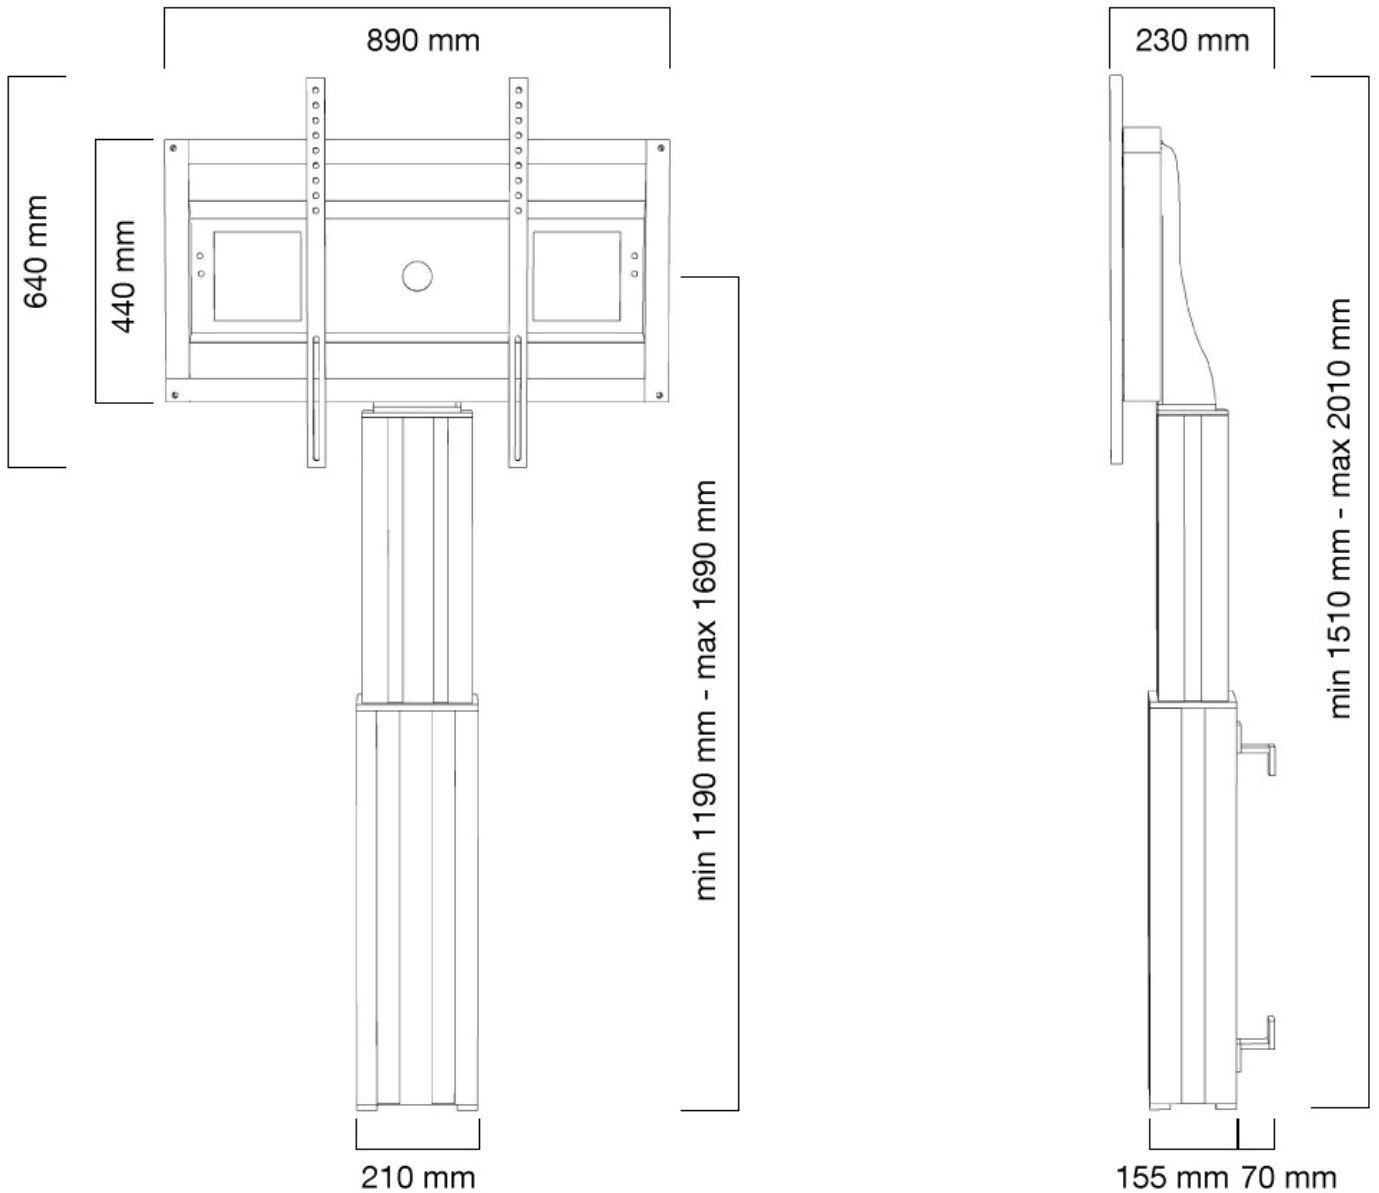

PLASMA-W2500SILVER

NEOMOUNTS PLASMA-W2500SILVER TV FLOOR STAND 42-100" - WALL - MOTORISED

SPECIFICATIONS

GENERAL

Min. screen size*	42
Max. screen size*	100
Min. weight	0
Max. weight	150
Screens	1
VESA minimum	200x200 mm
VESA maximum	800x600 mm

FUNCTIE

Type	Fixed
Height adjustment	119-169 cm
Width adjustment	89 cm
Lockable	Lockable - Padlock not included
Adjustment type	Motorised

INFORMATION

Color	Silver
Main material	Steel
Warranty	5 year

*Please note: The inch sizes stated are just an indication, combined with the weight and VESA sizes. The maximum weight and VESA size are absolute restrictions for the products and should not be exceeded.

Neomounts

Neomounts

Neomounts PLASMA-W2500SILVER TV floor stand - 42-100" - wall - max 150 kg - motorised h 119-169 cm - VESA 300x200-800x600 - lockable (excl. lock) - silver

With the Neomounts PLASMA-W2500SILVER automatic height adjustable floor stand you place a large format flat screen on the floor and anchor it to the wall with the included wall mounts (7 cm distance). Get optimal positioning for both standing and seated audiences, in any application, in any part of your location. Perfect to use in a class room, boardroom, presentation room or public entrance.

The PLASMA-W2500SILVER is suited for screens between 42-100" and has a load capacity of 150 kg. The mount is suitable for screens with a VESA hole pattern of 300x200 to 800x600 mm.

The mobile electric floor lift is automatically height adjustable over a height of 50 cm with a remote control. From the floor to the center the distance of the screen is variable from 119-169 cm. The position can be perfectly leveled with four adjustable feet under the central column.

Behind the screen is a 6 cm deep space available to mount a media player or mini-computer. Cables can be guided at the back of the mount. The Neomounts PLASMA-W2500SILVER comes in a RAL 9006 color and all installation material is included with the product. Warranty: 5 year.

PLASMA-W2500SILVER

NEOMOUNTS PLASMA-W2500SILVER TV FLOOR
STAND 42-100" - WALL - MOTORISED

Neomounts